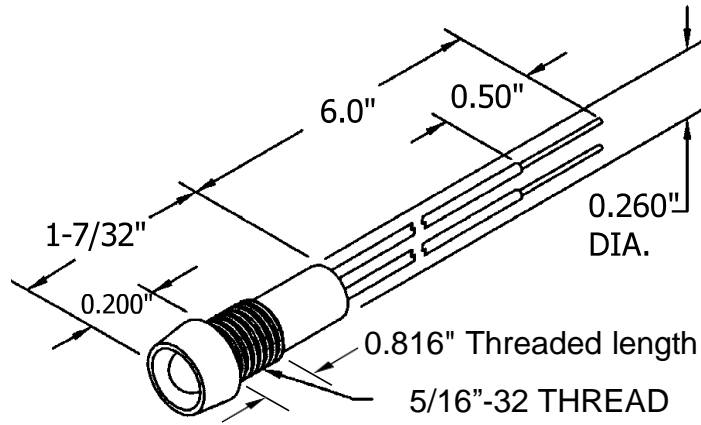

# L79 Series 5/16" (7.94mm) Mounting Hole Watertight Threaded LED Indicator

The L79 Series LED indicators are constructed with a threaded housing with a built-in reflector. Each unit has a high brightness clear or diffused LED

## Key Features

- LED indicator lights with built-in reflector
- 5/16" Dia. mounting hole
- Maximum panel thickness of 0.250" (6.35mm)
- Threaded housing and nut
- Max temp: 85°C
- Current: 20mA typical
- Clear or diffused lens
- Various lens colors
- Other LEDs: Bi-color, low current or ultrabright
- 60 degree viewing angle
- Standard voltages range from 2 to 24 volts DC or 125 volts AC (125 volts AC units contain a bi-polar LED.)
- Gasket: neoprene
- LED Lens: clear (L79C) or diffused (L79D)
- Housing: chrome plated brass. Supplied with lockwasher and hex nut.
- Wireleads: 6" leads: #24 AWG;. prebonded copper, thin wall PVC, UL/CSA rated 105°C, stripped 1/2". DC units are supplied with a red wire lead which denotes the anode (+) while a black wire lead identifies the cathode (-). AC units are supplied with two white wire leads. Custom wire lengths, stripping termination and wire types are available.
- Reach and RoHS compliant

# Product Dimensions

| Hardware  |   |
|---|---|
|  <p>Gasket</p>       | <p>Material: EPDM, ID 0.311", OD 0.440", thickness 0.040".</p>  |
|  <p>Lockwasher</p> | <p>Material: Zinc plated steel: OD 0.603, ID 0.326", thickness 0.031"</p>                                   |
|  <p>Hex Nut</p>    | <p>0.438" accross the flats, 0.094" thick, 5/16-32 threaded, Brass with copper flash and nickel plating</p> |