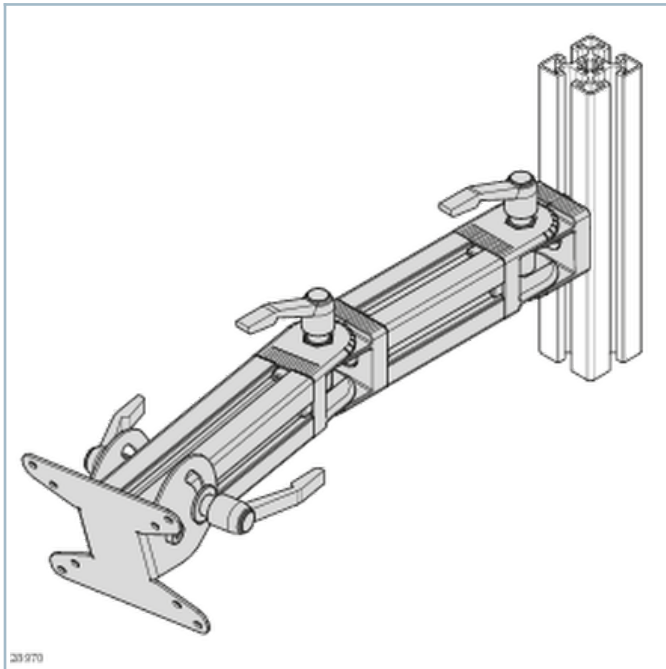

TFT Monitor Bracket

- TFT monitor bracket with VESA hole pattern (75x75 mm and 100x100 mm) for mounting a TFT monitor on profile 45x45L
- Swivel range: 70°

- TFT monitor bracket with supporting arm is swivelable and horizontally adjustable. Enables ergonomically optimum positioning of the screen.

Product description

Technical data

Ordering codes

	No.
TFT Monitor Bracket	3842539840
TFT monitor bracket with supporting arm	3842539806