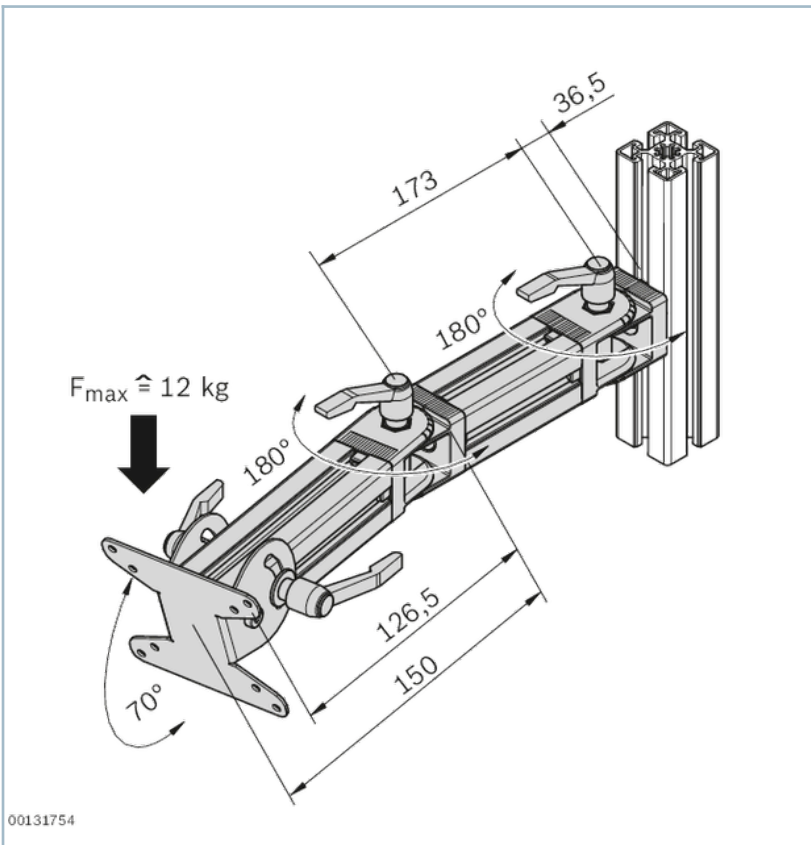

TFT Monitor Bracket

- TFT monitor bracket with VESA hole pattern (75x75 mm and 100x100 mm) for mounting a TFT monitor on profile 45x45L
- Swivel range: 70°

- TFT monitor bracket with supporting arm is swivelable and horizontally adjustable. Enables ergonomically optimum positioning of the screen.

Product description

Technical data

Ordering codes

	No.
TFT Monitor Bracket	3842539840
TFT monitor bracket with supporting arm	3842539806