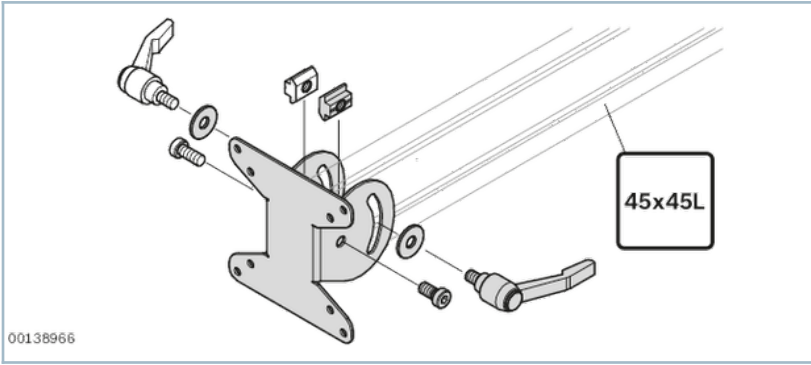

TFT Monitor Bracket

- TFT monitor bracket with VESA hole pattern (75x75 mm and 100x100 mm) for mounting a TFT monitor on profile 45x45L
- Swivel range: 70°

- TFT monitor bracket with supporting arm is swivelable and horizontally adjustable. Enables ergonomically optimum positioning of the screen.

Product description

Technical data

Ordering codes

	No.
TFT Monitor Bracket	3842539840
TFT monitor bracket with supporting arm	3842539806