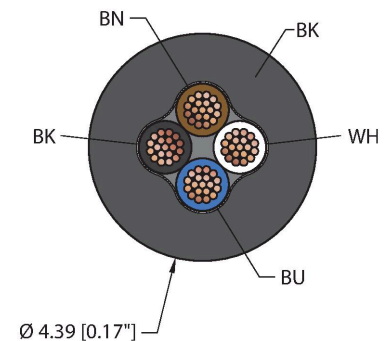

## Actuator and Sensor Cordset – Connection Cable

### Features

- M8, Female, Straight, 4-pin
- Threaded Connector
- General Purpose Cable
- Black PVC jacket, 4X26 AWG
- -40 Cold Bend Rating
- Flame Ratings: UL1061, CSA FT1

### Cable cross section

### Technical data

Type	PKG 4M-6/S760
ID	U-44859
Connector A	Female, M8 × 1, Straight
Design specification	Acc. to IEC 61076-2-104
Number of contacts	4
Contacts	Brass, CuZn, Gold-plated
Contact carriers	Plastic, Nylon or TPU, Black
Connector body	Plastic, TPU, Yellow
Coupling nut	Brass, CuZn, Nickel-plated
Connector seal	O-ring, Plastic, FKM/FPM
Tightening torque (range)	0.4 ... 0.8 Nm (note max. torque of mating connector!)
Mechanical life	> 100 Mating cycles
Pollution degree	3
Protection class (When coupled)	IP68
	NEMA: 1, 3, 4, 6P
<b>Cable data</b>	
Cable ID	RF50870
Total number of conductors	4
Cable diameter	Ø 4.39 mm
Length (L)	6 m, (+50mm or 4% of length/-0.0, Whichever is greater)
Cable jacket	PVC, Black
Conductor diameter	0.039 "
Conductor material	TC (tinned copper)