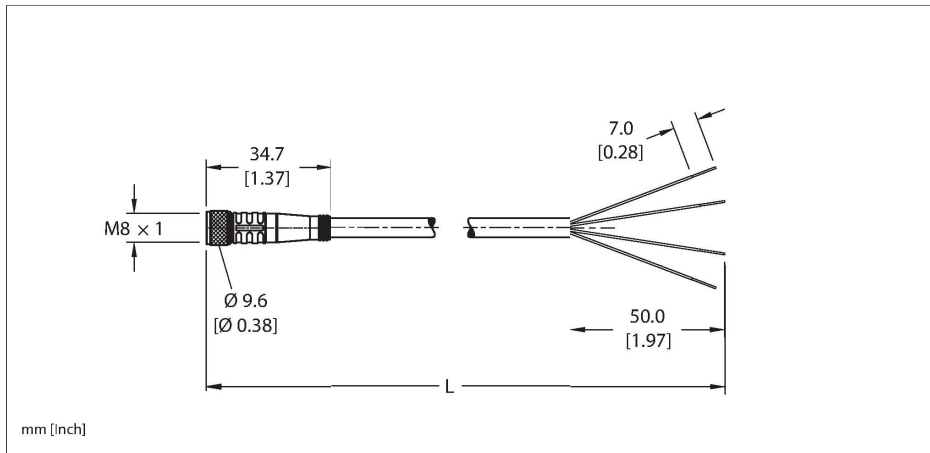

### Features

- M8, Female, Straight, 4-pin
- Threaded Connector
- General Purpose Cable
- Black PVC jacket, 4X26 AWG
- -40 Cold Bend Rating
- Flame Ratings: UL1061, CSA FT1

### Cable cross section

### Technical data

Type	PKG 4M-6/S760
ID	U-44859
Connector A	Female, M8 × 1, Straight
Design specification	Acc. to IEC 61076-2-104
Number of contacts	4
Contacts	Brass, CuZn, Gold-plated
Contact carriers	Plastic, Nylon or TPU, Black
Connector body	Plastic, TPU, Yellow
Coupling nut	Brass, CuZn, Nickel-plated
Connector seal	O-ring, Plastic, FKM/FPM
Tightening torque (range)	0.4 ... 0.8 Nm (note max. torque of mating connector!)
Mechanical life	> 100 Mating cycles
Pollution degree	3
Protection class (When coupled)	IP68
	NEMA: 1, 3, 4, 6P
<b>Cable data</b>	
Cable ID	RF50870
Total number of conductors	4
Cable diameter	Ø 4.39 mm
Length (L)	6 m, (+50mm or 4% of length/-0.0, Whichever is greater)
Cable jacket	PVC, Black
Conductor diameter	0.039 "
Conductor material	TC (tinned copper)