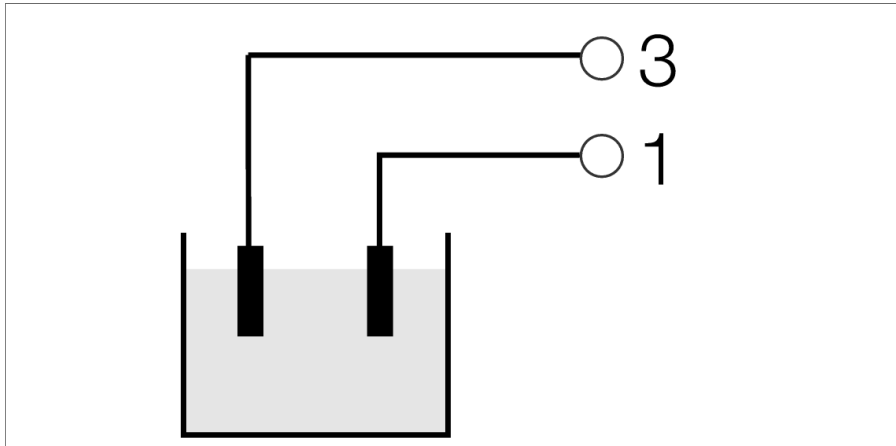

Accessories

probe

91-SSP 01 FT

- Probe, stainless-steel 304

Accessories

probe

91-SSP 01 FT

Type designation	91-SSP 01 FT
Ident-No.	A3000
<hr/>	
Weight	75 g