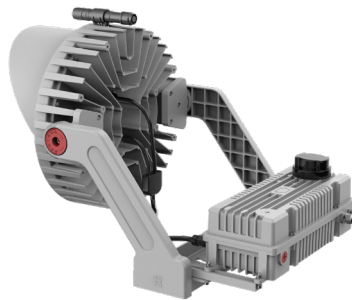

KT-SLFLED-LASER-G

LASER POINTER

DESCRIPTION

Green laser pointer for Sports Light Flood aiming

Note: Hardware to mount laser pointer to fixture is included

Note: Battery is not included. Requires (1) lithium 18650, 3.7V, 3000mAh battery

ORDERING INFORMATION

CATALOG NUMBER	CARTON QTY.	UPC	EASY CODE
KT-SLFLED-LASER-G	100	843654155012	ESD-34

CATALOG NUMBER BREAKDOWN

KT-SLFLED-LASER-G

- | | | | | |
|-------------------------|----------------------|----------|-----------------|----------|
| 1 | 2 | 3 | 4 | 5 |
| 1 Keystone Technologies | 2 Sports Light Flood | 3 LED | 4 Laser Pointer | 5 Green |