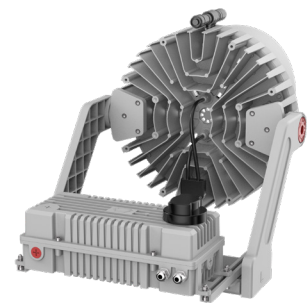

KT-SLFLED-LASER-G

LASER POINTER

DESCRIPTION

Green laser pointer for Sports Light Flood aiming

Note: Hardware to mount laser pointer to fixture is included

Note: Battery is not included. Requires (1) lithium 18650, 3.7V, 3000mAh battery

ORDERING INFORMATION

CATALOG NUMBER	CARTON QTY.	UPC	EASY CODE
KT-SLFLED-LASER-G	100	843654155012	ESD-34

CATALOG NUMBER BREAKDOWN

KT-SLFLED-LASER-G

- | | | | | |
|-------------------------|----------------------|----------|-----------------|----------|
| 1 | 2 | 3 | 4 | 5 |
| 1 Keystone Technologies | 2 Sports Light Flood | 3 LED | 4 Laser Pointer | 5 Green |