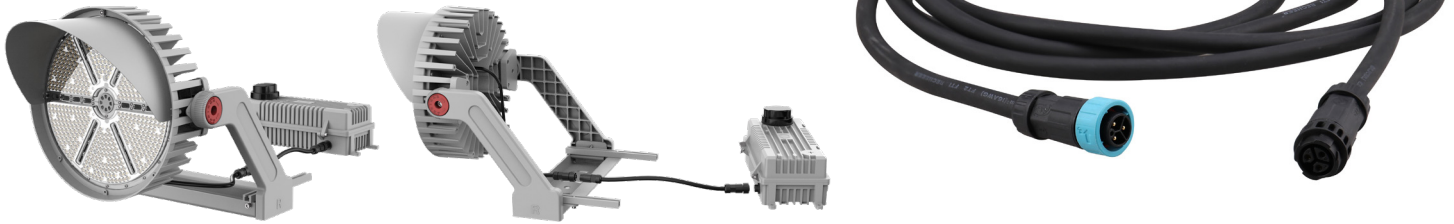

KT-SLFLED-EC-XX

EXTENSION CORD

DESCRIPTION

Extension cord to remote mount LED driver box for Sports Light Flood fixtures

Note: Maximum cord length is 50 m / 164 ft

Note: Extension cord shortened in image. For reference only

PHYSICAL SPECIFICATIONS

* **Note:** Extension cord length varies. See ordering details below

ORDERING INFORMATION

CATALOG NUMBER	CARTON QTY.	UPC	EASY CODE
KT-SLFLED-EC-35	10	843654154992	OKK-79
KT-SLFLED-EC-65	6	843654155005	QCB-67

CATALOG NUMBER BREAKDOWN

KT-SLFLED-EC-XX

1 **2** **3** **4** **5**

1 Keystone Technologies

2 Sports Light Flood

3 LED

4 Extension Cord

5 Length

5 Length

35 35 ft

65 65 ft