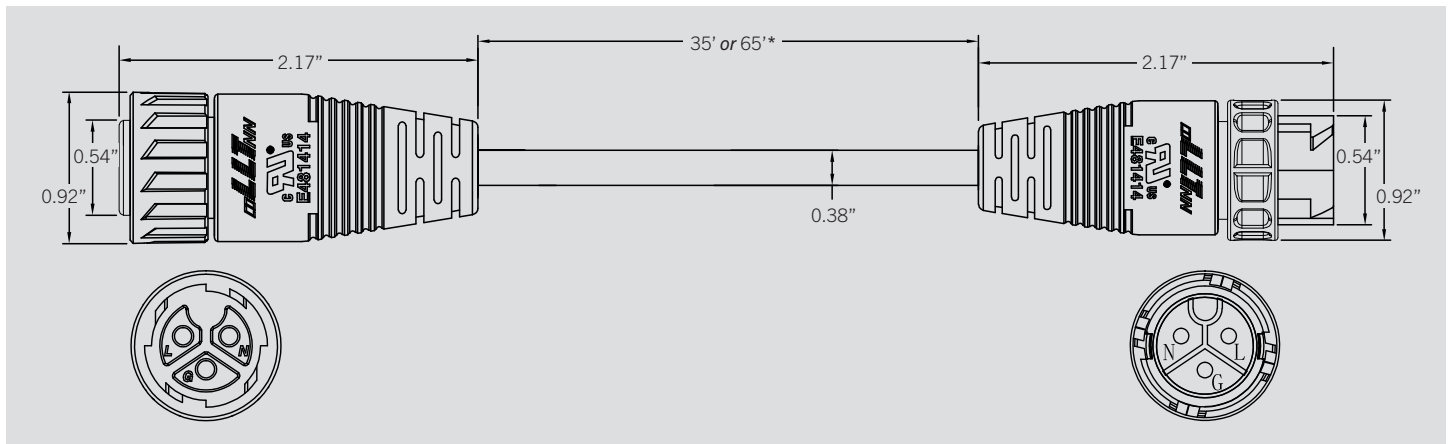

KT-SLFLED-EC-XX

EXTENSION CORD

DESCRIPTION

Extension cord to remote mount LED driver box for Sports Light Flood fixtures

Note: Maximum cord length is 50 m / 164 ft

Note: Extension cord shortened in image. For reference only

PHYSICAL SPECIFICATIONS

* **Note:** Extension cord length varies. See ordering details below

ORDERING INFORMATION

CATALOG NUMBER	CARTON QTY.	UPC	EASY CODE
KT-SLFLED-EC-35	10	843654154992	OKK-79
KT-SLFLED-EC-65	6	843654155005	QCB-67

CATALOG NUMBER BREAKDOWN

KT-SLFLED-EC-XX

1 **2** **3** **4** **5**

1 Keystone Technologies

2 Sports Light Flood

3 LED

4 Extension Cord

5 Length

5 Length

35 35 ft

65 65 ft