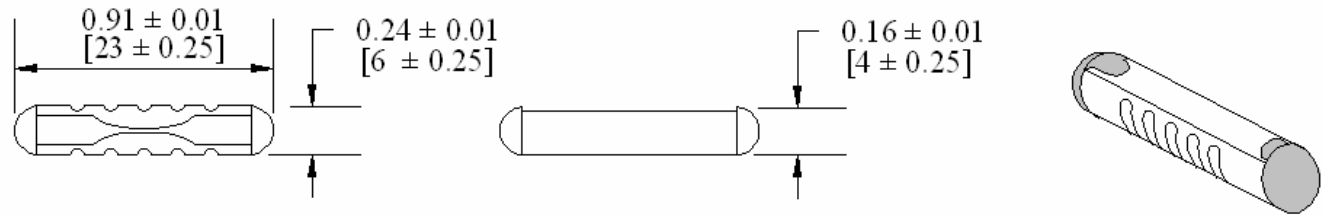

Type APG Auto Glass Fuse Links European Style

www.optifuse.com (619) 593-5050

Specifications:

- Voltage: 32V DC
- Amperage: 5A, 8A, 16A, 25A, 30A
- Body: Bakelite
- Terminals: Spring Brass

Part Number	Amperage	Body Color
APG-5A	5A	Yellow
APG-8A	8A	White
APG-16A	16A	Red
APG-25A	25A	Blue
APG-30A	30A	Green

Time Characteristics:	
% of Rated Current	Max Hold Time
150%	<=1h
250%	<=1m

Mechanical Dimensions: Inches [mm]

Warning:

- Operation beyond the specified maximum ratings or improper use may result in damage and possible electrical arcing and/or flame.
- Avoid contact of device with chemical solvent. Prolonged contact may damage the device performance.