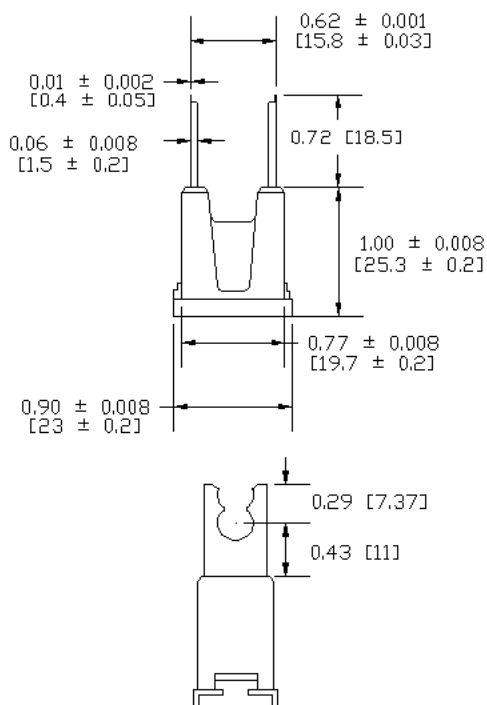

Type TFLM Automotive Fuse Link Radial Male Terminal

www.optifuse.com (619) 593-5050

Specifications:

Voltage: 32VDC

Amperage: 20A, 30A, 40A, 50A, 60A, 70A, 80A, 100A, 120A

Interrupting Rating: 5,000A @ 32 VAC

Agency Standards and Listings:

JASO D612-4:2001

Time Characteristics		
% of rated current	Min hold time	Max hold time
110%	4h	
200%	5s	100s
350%	200ms	7s
600%	40ms	1s

Part Number	Ampere Rating	Housing Color
TFLM-20A	20A	Light-Blue
TFLM-30A	30A	Pink
TFLM-40A	40A	Green
TFLM-50A	50A	Red
TFLM-60A	60A	Yellow
TFLM-70A	70A	Brown
TFLM-80A	80A	Black
TFLM-100A	100A	Blue
TFLM-120A	120A	White