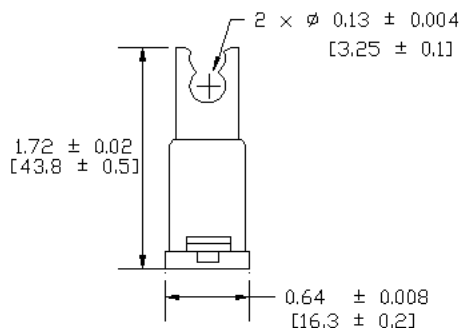

Type TFLM Automotive Fuse Link Radial Male Terminal

www.optifuse.com (619) 593-5050

Specifications:

Voltage: 32VDC

Amperage: 20A, 30A, 40A, 50A, 60A, 70A, 80A, 100A, 120A

Interrupting Rating: 5,000A @ 32 VAC

Agency Standards and Listings:

JASO D612-4:2001

Time Characteristics		
% of rated current	Min hold time	Max hold time
110%	4h	
200%	5s	100s
350%	200ms	7s
600%	40ms	1s

Part Number	Ampere Rating	Housing Color
TFLM-20A	20A	Light-Blue
TFLM-30A	30A	Pink
TFLM-40A	40A	Green
TFLM-50A	50A	Red
TFLM-60A	60A	Yellow
TFLM-70A	70A	Brown
TFLM-80A	80A	Black
TFLM-100A	100A	Blue
TFLM-120A	120A	White