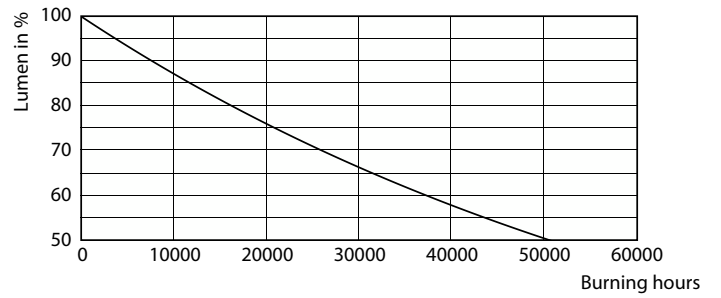

LED PAR38

Lifetime

Life Expectancy Diagram

Lumen Maintenance Diagram