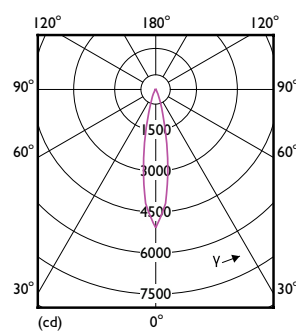

### Product data

General information	
Base	E26 [ Single Contact Medium Screw]
EU RoHS compliant	Yes
Nominal Lifetime (Nom)	25000 h
Switching Cycle	50000
Light technical	
Color Code	940 [ CCT of 4000K]
Beam Angle (Nom)	25 °
Initial lumen (Nom)	900 lm
Luminous Intensity (Nom)	4100 cd
Color Designation	Cool White (CW)
Correlated Color Temperature (Nom)	4000 K
Luminous Efficacy (rated) (Nom)	90.00 lm/W
Color Consistency	<4
Color Rendering Index (Nom)	90
LLMF At End Of Nominal Lifetime (Nom)	70 %
Operating and electrical	
Input Frequency	50 to 60 Hz
Power (Rated) (Nom)	10 W
Lamp Current (Nom)	97 mA
Wattage Equivalent	90 W
Starting Time (Nom)	0.5 s

## Dimensional drawing

10PAR38/LED/940/F25/DIM/GULW/T20 6/1FB

Product	D	C
10PAR38/LED/940/F25/DIM/GULW/T20 6/1FB	4-13/16 in	5-1/8 in

## Photometric data

LEDspots N DIM 10W PAR38 E26 940 25D-POC

LEDspots N DIM 10W PAR38 E26 940 25D-LDD

Technical Parameters 13 Photo: gongxi

LEDspots N DIM 10W PAR38 E26 940 25D 1-ADL