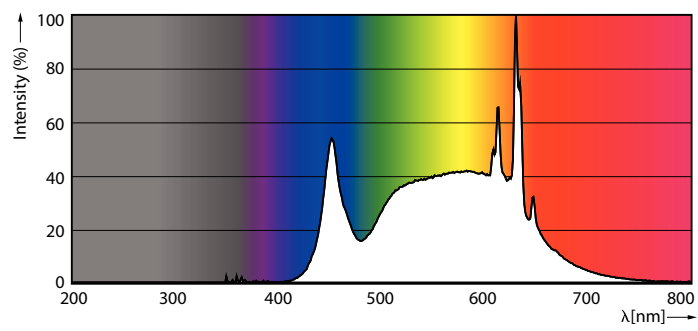

Photometric data

LEDspots N DIM 10W PAR38 E26 940 25D-POC