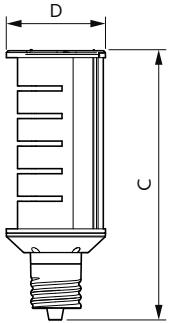

### Product data

General information	
Base	EX39 [ Exclusionary Mogul Screw]
EU RoHS compliant	Yes
Nominal Lifetime (Nom)	50000 h
Switching Cycle	50000
Tier	CorePro
Light technical	
Color Code	850 [ CCT of 5000K]
Initial lumen (Nom)	6000 lm
Color Designation	Daylight
Correlated Color Temperature (Nom)	5000 K
Luminous Efficacy (rated) (Nom)	150.00 lm/W
Color Consistency	ANSI 5000K quadrangle
Color Rendering Index (Nom)	80
LLMF At End Of Nominal Lifetime (Nom)	70 %
Operating and electrical	
Input Frequency	50 to 60 Hz
Power (Rated) (Nom)	40 W

Lamp Current (Nom)	444 mA
Wattage Equivalent	175 W
Starting Time (Nom)	1 s
Warm Up Time to 60% Light (Nom)	1 s
UL Type	Type B - bypass the ballast
Power Factor (Nom)	0.9
Voltage (Nom)	100-277 V
Temperature	
T-Ambient (Max)	113 °F
T-Ambient (Min)	-4 °F
T-Case Maximum (Nom)	149 °F
Controls and dimming	
Dimmable	Preset Dimming
Mechanical and housing	
Bulb Finish	Clear
Bulb Material	Plastic

# LED Wallpack Retrofits

Bulb Shape	Wall Pack
<b>Product data</b>	
Order product name	40WP/LED/850/LS EX39 G3 BB 3/1
EAN/UPC - Product	046677564278
Order code	564278

Numerator - Quantity Per Pack	1
Numerator - Packs per outer box	3
Material Nr. (12NC)	929003000204
Net Weight (Piece)	1.687 lb

## Dimensional drawing

40WP/LED/850/LS EX39 G3 BB 3/1

Product	D	C
40WP/LED/850/LS EX39 G3 BB 3/1	3-5/8 in	8-1/2 in