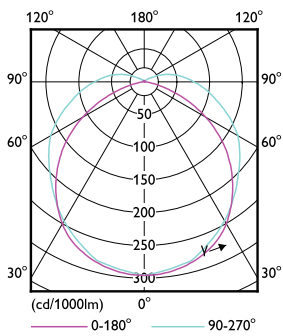

Photometric data

LEDTForce LS EX39 40W WallPack EX39-LDD