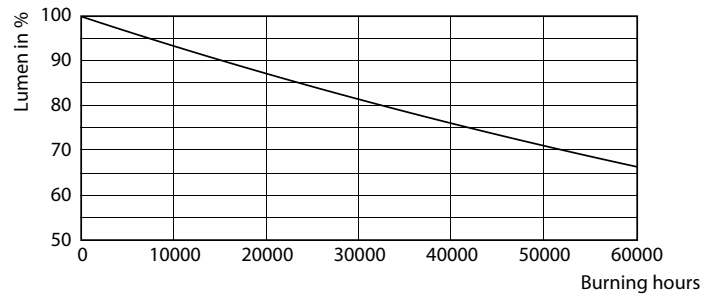

LED Wallpack Retrofits

Lifetime

Life Expectancy Diagram

Lumen Maintenance Diagram