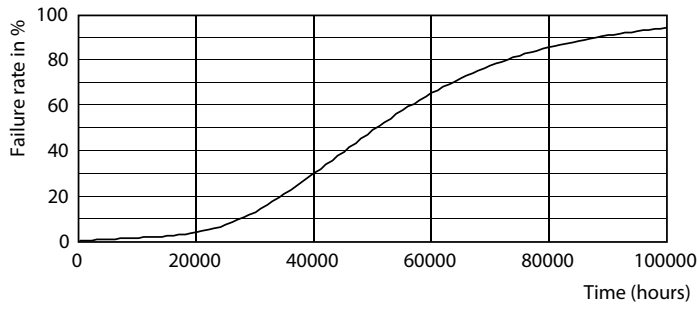

LED Wallpack Retrofits

Lifetime

Life Expectancy Diagram

Lumen Maintenance Diagram