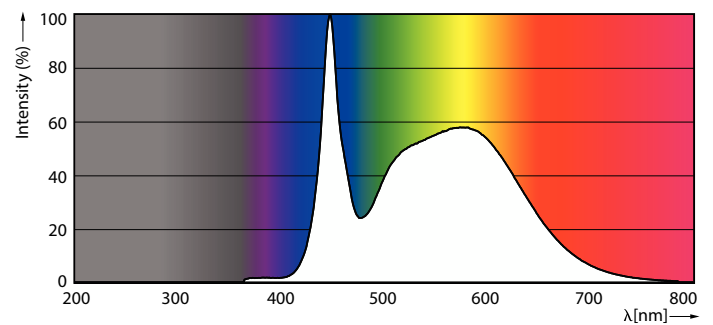

LEDTForce LS EX39 40W WallPack EX39 850-POC

LEDTForce LS EX39 40W WallPack EX39 850-GUL