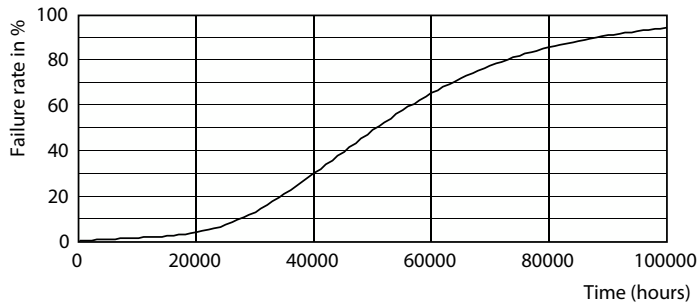

LED Wallpack Retrofits

Lifetime

Life Expectancy Diagram

Lumen Maintenance Diagram