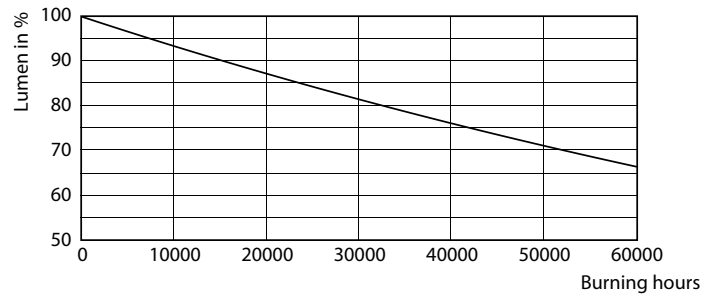

LED Wallpack Retrofits

Lifetime

Life Expectancy Diagram

Lumen Maintenance Diagram