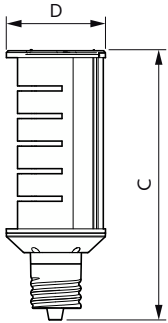

### Product data

General information		Lamp Current (Nom)	
Base	EX39 [ Exclusionary Mogul Screw]	Lamp Current (Nom)	444 mA
EU RoHS compliant	Yes	Wattage Equivalent	175 W
Nominal Lifetime (Nom)	50000 h	Starting Time (Nom)	1 s
Switching Cycle	50000	Warm Up Time to 60% Light (Nom)	1 s
Tier	CorePro	UL Type	Type B - bypass the ballast
		Power Factor (Nom)	0.9
		Voltage (Nom)	100-277 V
Light technical		Temperature	
Color Code	841 [ CCT of 4100K (841)]	T-Ambient (Max)	113 °F
Initial lumen (Nom)	5800 lm	T-Ambient (Min)	-4 °F
Color Designation	Cool White (CW)	T-Case Maximum (Nom)	149 °F
Correlated Color Temperature (Nom)	4000 K		
Luminous Efficacy (rated) (Nom)	145.00 lm/W	Controls and dimming	
Color Consistency	ANSI 4000K quadrangle	Dimmable	Preset Dimming
Color Rendering Index (Nom)	80		
LLMF At End Of Nominal Lifetime (Nom)	70 %	Mechanical and housing	
		Bulb Finish	Clear
		Bulb Material	Plastic
Operating and electrical			
Input Frequency	50 to 60 Hz		
Power (Rated) (Nom)	40 W		

# LED Wallpack Retrofits

Bulb Shape	Wall Pack
<b>Product data</b>	
Order product name	40WP/LED/840/LS EX39 G3 BB 3/1
EAN/UPC - Product	046677564261
Order code	564260

Numerator - Quantity Per Pack	1
Numerator - Packs per outer box	3
Material Nr. (12NC)	929003000104
Net Weight (Piece)	1.687 lb

## Dimensional drawing

40WP/LED/840/LS EX39 G3 BB 3/1

Product	D	C
40WP/LED/840/LS EX39 G3 BB 3/1	3-5/8 in	8-1/2 in