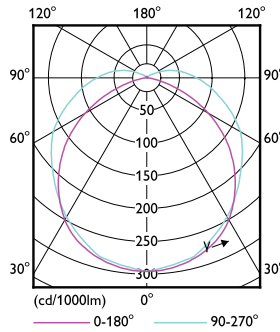

LEDTForce LS EX39 40W WallPack EX39-LDD

LEDTForce LS EX39 40W WallPack EX39 840-GUL