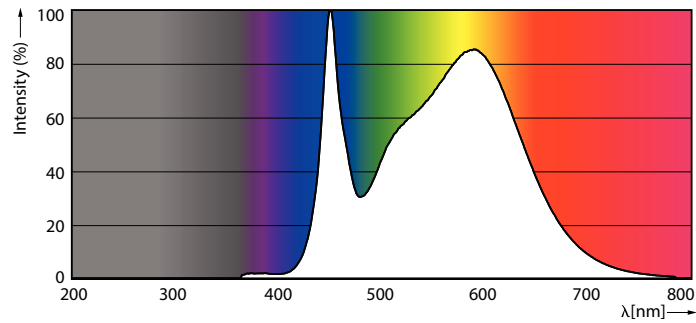

Photometric data

LEDTForce LS EX39 40W WallPack EX39 840-POC