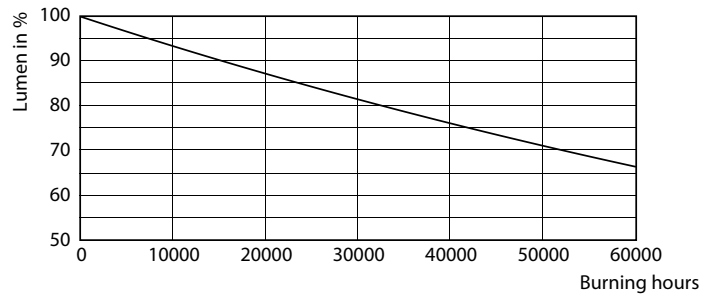

LED Corn Cobs

Lifetime

Life Expectancy Diagram

Lumen Maintenance Diagram