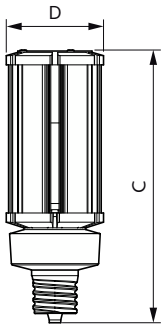

### Product data

General information	
Base	EX39 [ Exclusionary Mogul Screw]
EU RoHS compliant	Yes
Nominal Lifetime (Nom)	50000 h
Switching Cycle	50000
Tier	CorePro
Light technical	
Color Code	850 [ CCT of 5000K]
Initial lumen (Nom)	8000 lm
Color Designation	Daylight
Correlated Color Temperature (Nom)	5000 K
Luminous Efficacy (rated) (Nom)	148.00 lm/W
Color Consistency	ANSI 5000K quadrangle
Color Rendering Index (Nom)	80
LLMF At End Of Nominal Lifetime (Nom)	70 %
Operating and electrical	
Input Frequency	50 to 60 Hz
Power (Rated) (Nom)	54 W
Lamp Current (Nom)	600 mA
Wattage Equivalent	250 W
Starting Time (Nom)	1 s

Warm Up Time to 60% Light (Nom)	1 s
UL Type	Type B - bypass the ballast
Power Factor (Nom)	0.9
Voltage (Nom)	100-277 V
Temperature	
T-Ambient (Max)	113 °F
T-Ambient (Min)	-4 °F
T-Case Maximum (Nom)	149 °F
Controls and dimming	
Dimmable	Preset Dimming
Mechanical and housing	
Bulb Finish	Clear
Bulb Material	Plastic
Bulb Shape	Corncob
Product data	
Order product name	54CC/LED/850/LS EX39 G3 BB 3/1
EAN/UPC - Product	046677564223
Order code	564229
Numerator - Quantity Per Pack	1

## Dimensional drawing

54CC/LED/850/LS EX39 G3 BB 3/1

Product	D	C
54CC/LED/850/LS EX39 G3 BB 3/1	3-3/8 in	9-11/16 in