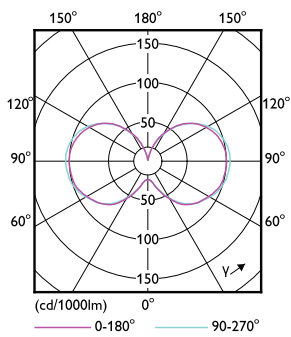

Photometric data

LEDTForce LS EX39 54W Corncob EX39-LDD