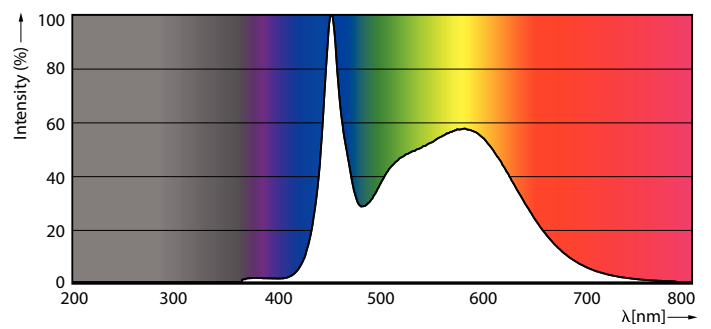

LEDTForce LS EX39 54W Corncob EX39 850-POC

General Uniform Lighting

LEDTForce LS EX39 54W Corncob EX39 850-GUL