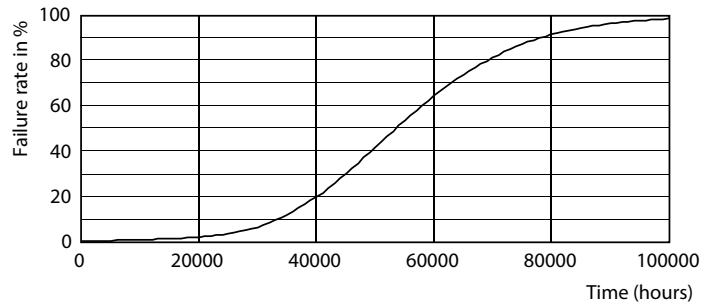

## Photometric data

LEDtube PLC 400mm 16-5W 2G11 830 2000lm

16-5W 2G11 830 3000K

16-5W 2G11 830 3000K

Lifetime

16-5W 2G11

16-5W 2G11

16-5W 2G11