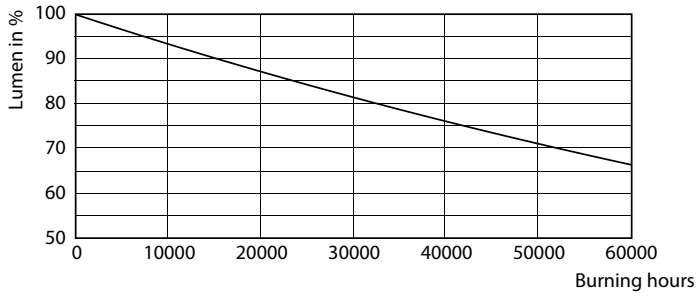

## Photometric data

LEDtube PLC 400mm 16-5W 2G11 830 2000lm

16-5W 2G11 830 3000K

16-5W 2G11 830 3000K

Lifetime

16-5W 2G11

16-5W 2G11

16-5W 2G11