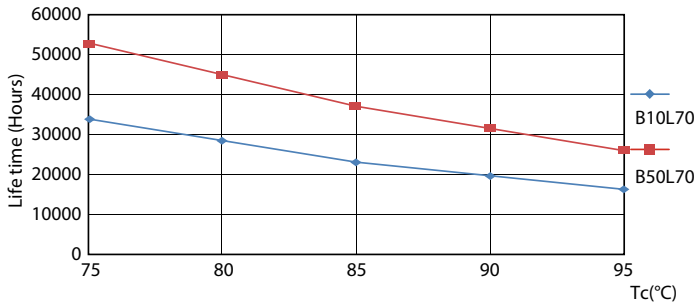

## Photometric data

LEDtube PLC 400mm 16-5W 2G11 830 2000lm

16-5W 2G11 830 3000K

16-5W 2G11 830 3000K

Lifetime

16-5W 2G11

16-5W 2G11

16-5W 2G11