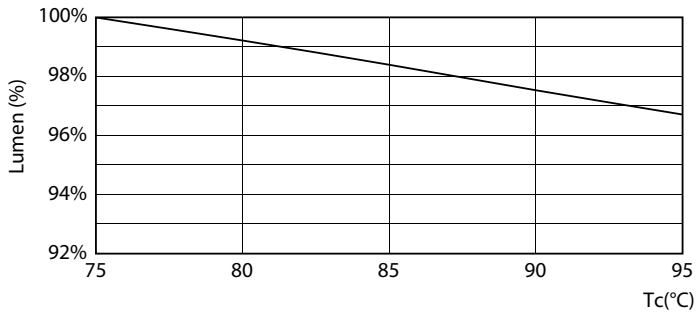

### Product data

General information	
Base	2G11 [ 2G11]
EU RoHS compliant	Yes
Nominal Lifetime (Nom)	50000 h
Switching Cycle	50000
Tier	CorePro

Light technical	
Color Code	830 [ CCT of 3000K]
Beam Angle (Nom)	160 °
Initial lumen (Nom)	2200 lm
Color Designation	White (WH)
Correlated Color Temperature (Nom)	3000 K
Luminous Efficacy (rated) (Nom)	133.00 lm/W
Color Consistency	<6
Color Rendering Index (Nom)	82
LLMF At End Of Nominal Lifetime (Nom)	70 %

## Photometric data

LEDtube PLC 400mm 16-5W 2G11 830 2000lm

16-5W 2G11 830 3000K

16-5W 2G11 830 3000K

Lifetime

16-5W 2G11

16-5W 2G11

16-5W 2G11