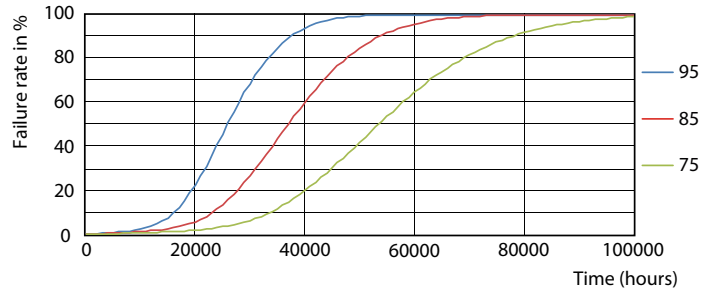

## Photometric data

LEDtube PLC 400mm 16-5W 2G11 830 2000lm

16-5W 2G11 830 3000K

16-5W 2G11 830 3000K

Lifetime

16-5W 2G11

16-5W 2G11

16-5W 2G11