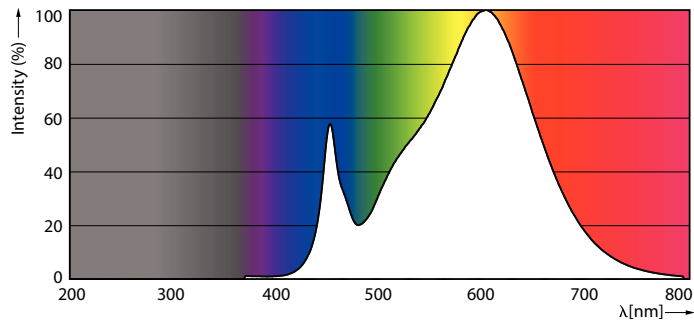

Photometric data

LEDtube PLC 400mm 16-5W 2G11 830 2000lm