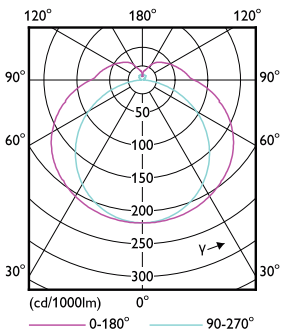

## Dimensional drawing

16.5PL-L/COR/22-830/IF22/P/4P/DIM 10/1

Product	D	D1	A1	A2	A3
16.5PL-L/COR/22-830/IF22/P/4P/DIM 10/1	1-5/8 in	13/16 in	19-3/4 in	22-1/4 in	22-1/2 in

## Photometric data

LEDtube PLC 400mm 16-5W 2G11 830 2000lm

16-5W 2G11 830 3000K

16-5W 2G11 830 3000K

Lifetime

16-5W 2G11

16-5W 2G11

16-5W 2G11