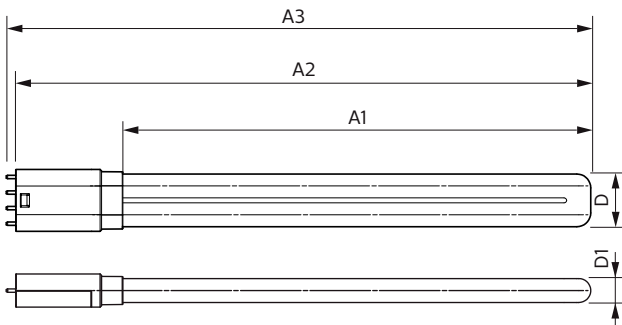

PL-L

Approbation Marks	UL certificate RoHS compliance DLC compliance
Energy Consumption kWh/1000 h	- kWh
Energy Certifications	DLC Standard
Product data	
Order product name	16.5PL-L/COR/22-830/IF22/P/4P/DIM 10/1
EAN/UPC - Product	046677532895

Order code	532895
Numerator - Quantity Per Pack	1
Numerator - Packs per outer box	10
Material Nr. (12NC)	929001893504
Net Weight (Piece)	0.375 lb
Model Number	9290018935

Dimensional drawing

16.5PL-L/COR/22-830/IF22/P/4P/DIM 10/1