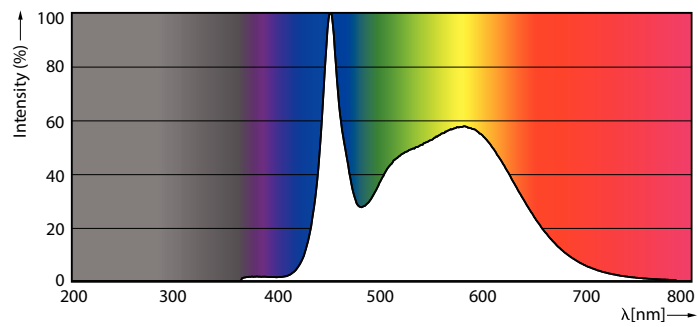

Photometric data

General Lighting Fixture

LEDTForce LS DLC 36W Corncob EX39 850-POC

LEDTForce LS DLC 36W Corncob EX39 850-GUL