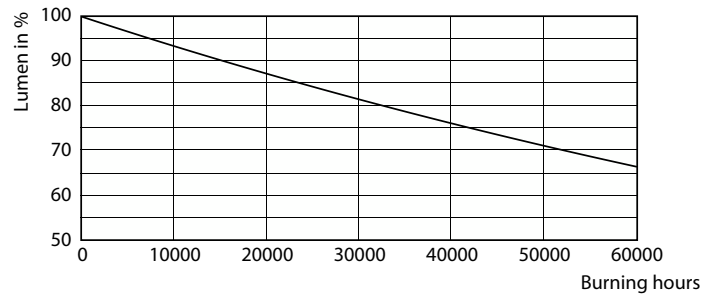

Product data

General information	
Base	EX39 [Exclusionary Mogul Screw]
EU RoHS compliant	Yes
Nominal Lifetime (Nom)	50000 h
Switching Cycle	50000
Tier	CorePro
Light technical	
Color Code	850 [CCT of 5000K]
Initial lumen (Nom)	4800/5000/5000 lm
Color Designation	Daylight
Correlated Color Temperature (Nom)	3000 4000 5000 K
Luminous Efficacy (rated) (Nom)	134.00 lm/W
Color Consistency	ANSI 5000K quadrangle
Color Rendering Index (Nom)	80
LLMF At End Of Nominal Lifetime (Nom)	70 %
Operating and electrical	
Input Frequency	50 to 60 Hz
Power (Rated) (Nom)	36 W
Lamp Current (Nom)	400 mA
Wattage Equivalent	150 W
Starting Time (Nom)	1 s

Photometric data

General Lighting Fixture

LEDTForce LS DLC 36W Corncob EX39 850-POC

LEDTForce LS DLC 36W Corncob EX39 850-GUL

LEDTForce LS DLC 36W Corncob EX39-LDD

LED Corn Cobs

Lifetime

Life Expectancy Diagram