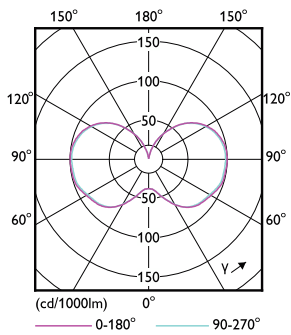

LEDTForce LS DLC 36W Corncob EX39-LDD