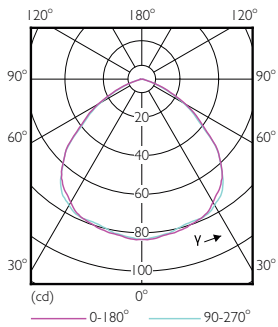

Party Spot

Material Nr. (12NC)	929001306513
Net Weight (Piece)	0.849 lb

Dimensional drawing

13.5PAR38/PER/BLUE/ND/ULW/G/120V 4/1FB

Product	D	C
13.5PAR38/PER/BLUE/ND/ULW/G/120V 4/1FB	4-13/16 in	5-1/4 in

Photometric data

LEDspots 13,5W E26 PAR38 Blue

LEDspots 13,5W E26 PAR38 Blue

Lifetime

Lumen Maintenance Diagram

Life Expectancy Diagram

Party Spot