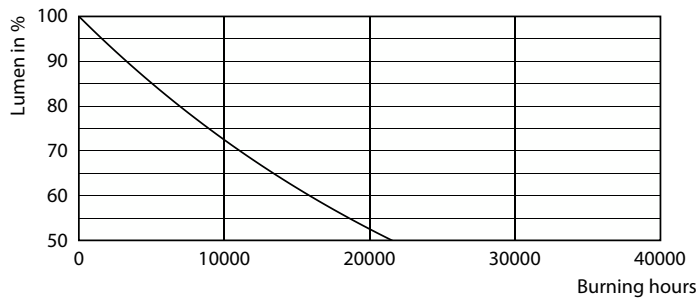

Product data

General information	
Base	E26 [Single Contact Medium Screw]
EU RoHS compliant	Yes
Nominal Lifetime (Nom)	10950 h
Switching Cycle	50000X
Light technical	
Color Code	Blue
Initial lumen (Nom)	- lm
Color Designation	Blue
Luminous Efficacy (rated) (Nom)	90 lm/W
Color Consistency	<6
Color Rendering Index (Nom)	-
LLMF At End Of Nominal Lifetime (Nom)	70 %
Operating and electrical	
Input Frequency	60 Hz
Power (Rated) (Nom)	13.5 W
Lamp Current (Nom)	165 mA
Wattage Equivalent	90 W
Starting Time (Nom)	0.5 s
Warm Up Time to 60% Light (Nom)	0.5 s
Power Factor (Nom)	0.5

Party Spot

Material Nr. (12NC)	929001306513
Net Weight (Piece)	0.849 lb

Dimensional drawing

13.5PAR38/PER/BLUE/ND/ULW/G/120V 4/1FB

Product	D	C
13.5PAR38/PER/BLUE/ND/ULW/G/120V 4/1FB	4-13/16 in	5-1/4 in

Photometric data

LEDspots 13,5W E26 PAR38 Blue

LEDspots 13,5W E26 PAR38 Blue

Lifetime

Lumen Maintenance Diagram

Life Expectancy Diagram

Party Spot