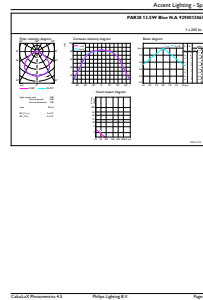

Party Spot

Material Nr. (12NC)	929001306513
Net Weight (Piece)	0.849 lb

Dimensional drawing

13.5PAR38/PER/BLUE/ND/ULW/G/120V 4/1FB

Product	D	C
13.5PAR38/PER/BLUE/ND/ULW/G/120V 4/1FB	4-13/16 in	5-1/4 in

Photometric data

LEDspots 13,5W E26 PAR38 Blue

LEDspots 13,5W E26 PAR38 Blue

Lifetime

Lumen Maintenance Diagram

Life Expectancy Diagram

Party Spot