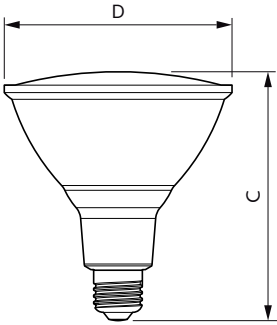

Party Spot

13.5PAR38/PER/BLUE/ND/ULW/G/120V 4/1FB

Philips 13.5-watt PAR 38s provide bright colorful light perfect for special occasions, parties and holidays. These PAR 38 lamps are available in up to four different colors and offer a festive touch to your home lighting. Brighten up your home and celebrate with color using these energy saving LED bulbs.

Product data

General information	
Base	E26 [Single Contact Medium Screw]
EU RoHS compliant	Yes
Nominal Lifetime (Nom)	10950 h
Switching Cycle	50000X
Light technical	
Color Code	Blue
Initial lumen (Nom)	- lm
Color Designation	Blue
Luminous Efficacy (rated) (Nom)	90 lm/W
Color Consistency	<6
Color Rendering Index (Nom)	-
LLMF At End Of Nominal Lifetime (Nom)	70 %
Operating and electrical	
Input Frequency	60 Hz
Power (Rated) (Nom)	13.5 W
Lamp Current (Nom)	165 mA
Wattage Equivalent	90 W
Starting Time (Nom)	0.5 s
Warm Up Time to 60% Light (Nom)	0.5 s
Power Factor (Nom)	0.5

Voltage (Nom)	120 V
Temperature	
T-Case Maximum (Nom)	156.2 °F
Controls and dimming	
Dimmable	No
Mechanical and housing	
Bulb Finish	Blue
Bulb Material	Glass
Bulb Shape	PAR38 [PAR 4.75 inch/121mm]
Approval and application	
Suitable For Accent Lighting	Yes
Energy Consumption kWh/1000 h	- kWh
Product data	
Order product name	13.5PAR38/PER/BLUE/ND/ULW/G/120V 4/1FB
EAN/UPC - Product	046677469078
Order code	469072
Numerator - Quantity Per Pack	1
Numerator - Packs per outer box	4

Party Spot

Material Nr. (12NC)	929001306513
Net Weight (Piece)	0.849 lb

Dimensional drawing

13.5PAR38/PER/BLUE/ND/ULW/G/120V 4/1FB

Product	D	C
13.5PAR38/PER/BLUE/ND/ULW/G/120V 4/1FB	4-13/16 in	5-1/4 in

Photometric data