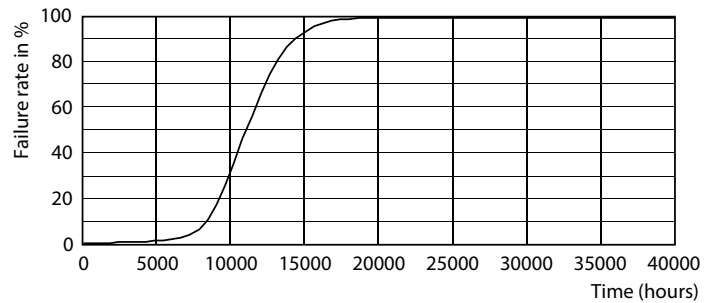

Product data

General information	
Base	E26 [Single Contact Medium Screw]
EU RoHS compliant	Yes
Nominal Lifetime (Nom)	10950 h
Switching Cycle	50000X
Light technical	
Color Code	Blue
Initial lumen (Nom)	- lm
Color Designation	Blue
Luminous Efficacy (rated) (Nom)	90 lm/W
Color Consistency	<6
Color Rendering Index (Nom)	-
LLMF At End Of Nominal Lifetime (Nom)	70 %
Operating and electrical	
Input Frequency	60 Hz
Power (Rated) (Nom)	13.5 W
Lamp Current (Nom)	165 mA
Wattage Equivalent	90 W
Starting Time (Nom)	0.5 s
Warm Up Time to 60% Light (Nom)	0.5 s
Power Factor (Nom)	0.5

Party Spot

Material Nr. (12NC)	929001306513
Net Weight (Piece)	0.849 lb

Dimensional drawing

13.5PAR38/PER/BLUE/ND/ULW/G/120V 4/1FB

Product	D	C
13.5PAR38/PER/BLUE/ND/ULW/G/120V 4/1FB	4-13/16 in	5-1/4 in

Photometric data

LEDspots 13,5W E26 PAR38 Blue

LEDspots 13,5W E26 PAR38 Blue

Lifetime

Lumen Maintenance Diagram

Life Expectancy Diagram

Party Spot