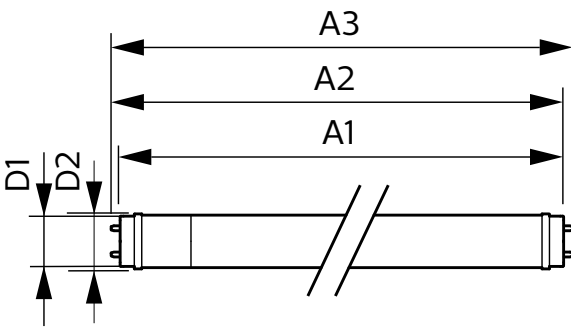

T8

Mechanical and housing

Bulb Finish	Frosted
Bulb Material	Glass
Product Length	47-1/4 in
Bulb Shape	Tube, double-ended

Approval and application

Energy Saving Product	Yes
Approbation Marks	RoHS compliance UL certificate
Energy Consumption kWh/1000 h	- kWh

Product data

Order product name	16T8/LED/48-850/IF18/G 25/1
EAN/UPC - Product	046677542092
Order code	542092
Numerator - Quantity Per Pack	1
Numerator - Packs per outer box	25
Material Nr. (12NC)	929001960704
Net Weight (Piece)	0.474 lb
Model Number	9290019607

Dimensional drawing

16T8/LED/48-850/IF18/G 25/1

Product	D1	D2	A1	A2	A3
16T8/LED/48-850/IF18/G 25/1	1-1/16 in	1-1/8 in	47-3/16 in	47-1/2 in	47-3/4 in

Photometric data

LEDtubes 1200mm T8 120-277 16W 1800lm 5000K