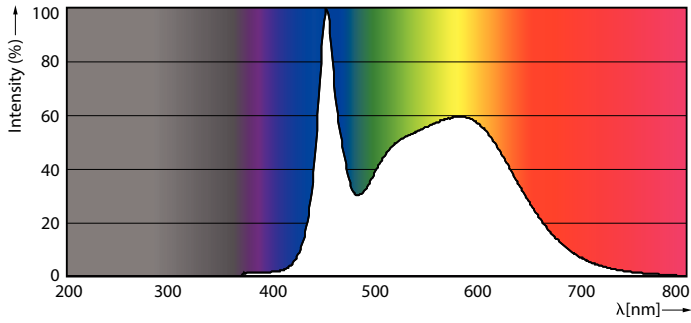

T8

Photometric data

LEDtubes 1200mm T8 120-277 16W 1800lm 5000K