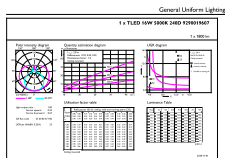

Photometric data

LEDtubes 1200mm T8 120-277 16W 1800lm 5000K

LEDtubes 1200mm T8 120-277 16W 1800lm 4000K