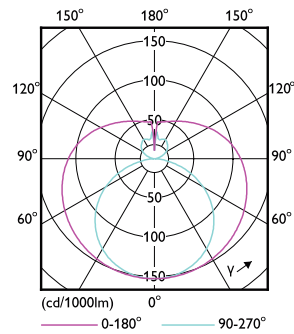

T8

Mechanical and housing

Bulb Finish	Frosted
Bulb Material	Glass
Product Length	47-1/4 in
Bulb Shape	Tube, double-ended

Approval and application

Energy Saving Product	Yes
Approbation Marks	RoHS compliance UL certificate
Energy Consumption kWh/1000 h	- kWh

Product data

Order product name	16T8/LED/48-850/IF18/G 25/1
EAN/UPC - Product	046677542092
Order code	542092
Numerator - Quantity Per Pack	1
Numerator - Packs per outer box	25
Material Nr. (12NC)	929001960704
Net Weight (Piece)	0.474 lb
Model Number	9290019607

Dimensional drawing

16T8/LED/48-850/IF18/G 25/1

Product	D1	D2	A1	A2	A3
16T8/LED/48-850/IF18/G 25/1	1-1/16 in	1-1/8 in	47-3/16 in	47-1/2 in	47-3/4 in

Photometric data

LEDtubes 1200mm T8 120-277 16W 1800lm 5000K