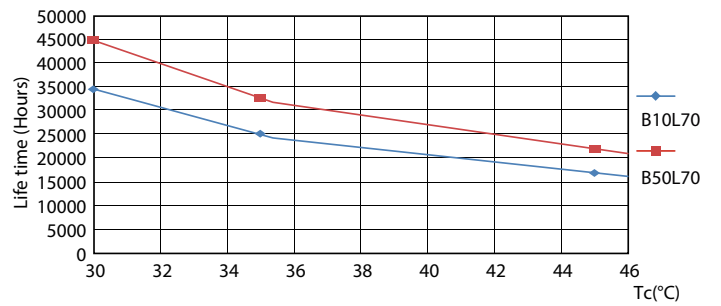

Product data

General information	
Base	G13 [Medium Bi-Pin Fluorescent]
EU RoHS compliant	Yes
Nominal Lifetime (Nom)	36000 h
Switching Cycle	50000
Tier	CorePro
Light technical	
Color Code	850 [CCT of 5000K]
Beam Angle (Nom)	240 °
Initial lumen (Nom)	1800 lm
Color Designation	Daylight
Correlated Color Temperature (Nom)	5000 K
Luminous Efficacy (rated) (Nom)	112.00 lm/W
Color Consistency	<6
Color Rendering Index (Nom)	80
LLMF At End Of Nominal Lifetime (Nom)	70 %
Operating and electrical	
Input Frequency	20K to 120K Hz

LEDtubes 1200mm T8 120-277 16W 1800lm 4000K

T8

Photometric data

LEDtubes 1200mm T8 120-277 16W 1800lm 5000K

Lifetime

LEDtubes 1200mm T8 120-277 16W 1800lm 4000K

LEDtubes 1200mm T8 120-277 16W 1800lm 4000K

LEDtubes 1200mm T8 120-277 16W 1800lm 4000K