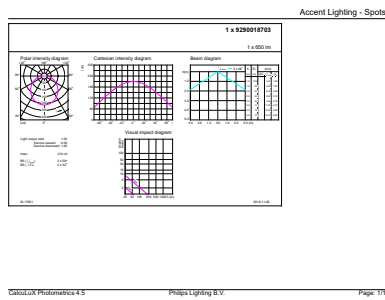

Photometric data

LED Bulbs BR30 120V 19-120W 1200lm 2700K E26 D