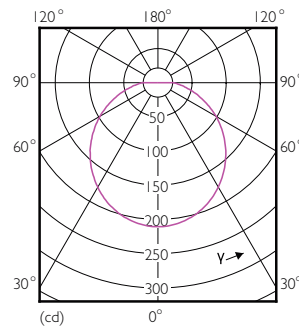

LED Bulbs BR30 120V 19-120W 1200lm 2700K E26 D

Photometric data