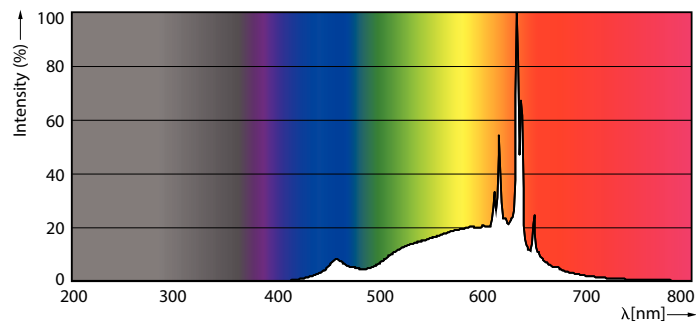

Product data

General information	
Base	E26 [Single Contact Medium Screw]
EU RoHS compliant	Yes
Nominal Lifetime (Nom)	15000 h
Switching Cycle	50000
Tier	MasterClass
Light technical	
Color Code	922-927 [CCT of 2200K-2700K]
Beam Angle (Nom)	90 °
Initial lumen (Nom)	650 lm
Color Designation	Warm White (WW)
Correlated Color Temperature (Nom)	2200 2700 K
Luminous Efficacy (rated) (Nom)	90.00 lm/W
Color Consistency	<4
Color Rendering Index (Nom)	90
LLMF At End Of Nominal Lifetime (Nom)	70 %
Operating and electrical	
Input Frequency	60 Hz
Power (Rated) (Nom)	7.2 W
Lamp Current (Nom)	85 mA
Wattage Equivalent	65 W

7.2BR30/PER/922-27/P/E26/WG 6/1FB

Product	D	C
7.2BR30/PER/922-27/P/E26/WG 6/1FB	3-3/4 in	5-1/4 in

Photometric data

LED Bulbs BR30 120V 19-120W 1200lm 2700K E26 D

LED Bulbs BR30 120V 19-120W 1200lm 2700K E26 D