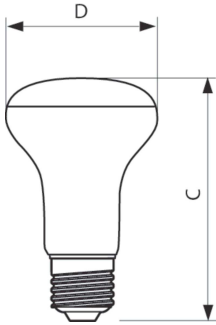

LED BR30

Order code	457044
Numerator - Quantity Per Pack	1
Numerator - Packs per outer box	6
Material Nr. (12NC)	929001870334

Net Weight (Piece)	0.121 lb

Dimensional drawing

7.2BR30/PER/922-27/P/E26/WG 6/1FB

Product	D	C
7.2BR30/PER/922-27/P/E26/WG 6/1FB	3-3/4 in	5-1/4 in