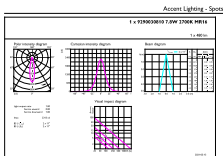

Dimensional drawing

7.8MR16/PER/927/F25/Dim/EC/12V 10/1FB

Product	D	C
7.8MR16/PER/927/F25/Dim/EC/12V 10/1FB	2 in	1-13/16 in

Photometric data

LEDspots DIM IC 7,8W MR16 GU5,3 927 25D-LDD

LEDspots DIM IC 7,8W MR16 GU5,3 927 10D-POC