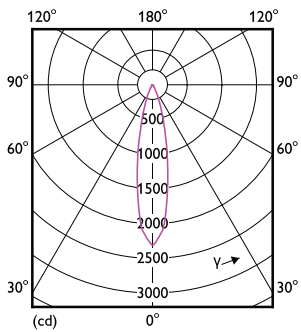

Product data

General information	
Base	GU5.3 [GU5.3]
EU RoHS compliant	Yes
Nominal Lifetime (Nom)	25000 h
Switching Cycle	50000
Light technical	
Color Code	927 [CCT of 2700K]
Beam Angle (Nom)	25 °
Initial lumen (Nom)	480 lm
Luminous Intensity (Nom)	2330 cd
Color Designation	Warm White (WW)
Correlated Color Temperature (Nom)	2700 K
Luminous Efficacy (rated) (Nom)	61.00 lm/W
Color Consistency	<3
Color Rendering Index (Nom)	95
LLMF At End Of Nominal Lifetime (Nom)	70 %
Operating and electrical	
Input Frequency	- Hz
Power (Rated) (Nom)	7.8 W
Lamp Current (Nom)	720 mA

Dimensional drawing

7.8MR16/PER/927/F25/Dim/EC/12V 10/1FB

Product	D	C
7.8MR16/PER/927/F25/Dim/EC/12V 10/1FB	2 in	1-13/16 in

Photometric data

LEDspots DIM IC 7,8W MR16 GU5,3 927 25D-LDD

LEDspots DIM IC 7,8W MR16 GU5,3 927 10D-POC