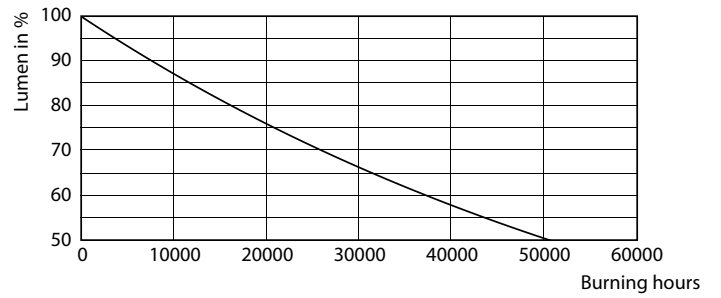

LED MR16

Lifetime

Life Expectancy Diagram

Lumen Maintenance Diagram