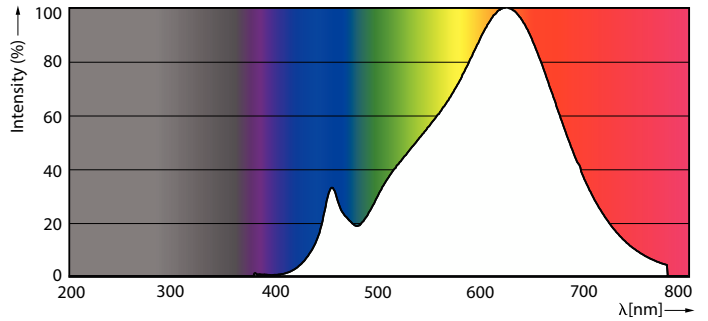

LEDspots DIM IC 7,8W MR16 GU5,3 927 10D-POC

LEDspots DIM IC 7,8W MR16 GU5,3 927 25D-ADL