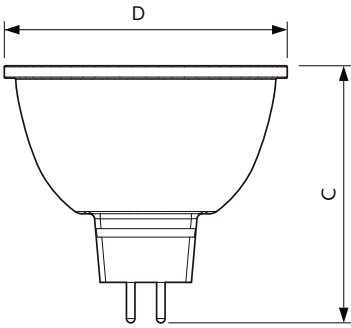

LED MR16

Product data

Order product name	7.8MR16/PER/927/F25/Dim/EC/12V 10/1FB
EAN/UPC - Product	046677573607
Order code	573600
Numerator - Quantity Per Pack	1

Numerator - Packs per outer box	10
Material Nr. (12NC)	929003081004
Net Weight (Piece)	0.115 lb

Dimensional drawing

7.8MR16/PER/927/F25/Dim/EC/12V 10/1FB

Product	D	C
7.8MR16/PER/927/F25/Dim/EC/12V 10/1FB	2 in	1-13/16 in