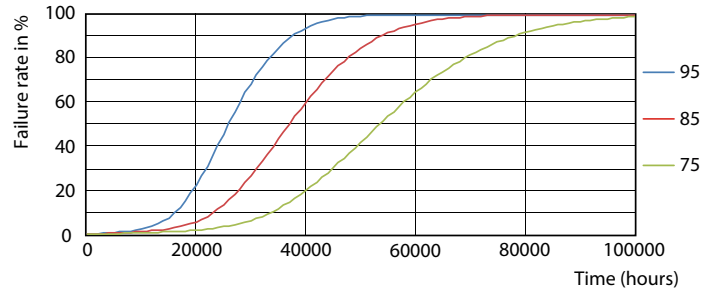

Product data

General information	
Base	2G11 [2G11]
EU RoHS compliant	Yes
Nominal Lifetime (Nom)	50000 h
Switching Cycle	50000
Tier	CorePro
Light technical	
Color Code	835 [CCT of 3500K]
Beam Angle (Nom)	160 °
Initial lumen (Nom)	2200 lm
Color Designation	White (WH)
Correlated Color Temperature (Nom)	3500 K
Luminous Efficacy (rated) (Nom)	133.00 lm/W
Color Consistency	<6
Color Rendering Index (Nom)	82
LLMF At End Of Nominal Lifetime (Nom)	70 %
Operating and electrical	
Input Frequency	40000-160000 Hz
Power (Rated) (Nom)	16.5 W
Lamp Current (Max)	400 mA
Lamp Current (Min)	200 mA
Wattage Equivalent	40 W

Product	D	D1	A1	A2	A3
16.5PL-L/COR/22-835/IF22/P/4P/DIM 10/1	1-5/8 in	13/16 in	19-3/4 in	22-1/4 in	22-1/2 in

Photometric data

LEDtube 16.5 W, 835, G13, T8, UHO

16-5W 2G11 835 3500K

16-5W 2G11 830 3000K

Lifetime