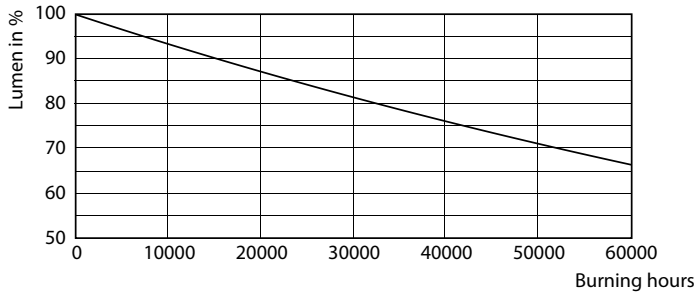

Product data

General information	
Base	2G11 [2G11]
EU RoHS compliant	Yes
Nominal Lifetime (Nom)	50000 h
Switching Cycle	50000
Tier	CorePro
Light technical	
Color Code	835 [CCT of 3500K]
Beam Angle (Nom)	160 °
Initial lumen (Nom)	2200 lm
Color Designation	White (WH)
Correlated Color Temperature (Nom)	3500 K
Luminous Efficacy (rated) (Nom)	133.00 lm/W
Color Consistency	<6
Color Rendering Index (Nom)	82
LLMF At End Of Nominal Lifetime (Nom)	70 %
Operating and electrical	
Input Frequency	40000-160000 Hz
Power (Rated) (Nom)	16.5 W
Lamp Current (Max)	400 mA
Lamp Current (Min)	200 mA
Wattage Equivalent	40 W

Product	D	D1	A1	A2	A3
16.5PL-L/COR/22-835/IF22/P/4P/DIM 10/1	1-5/8 in	13/16 in	19-3/4 in	22-1/4 in	22-1/2 in

Photometric data

LEDtube 16.5 W, 835, G13, T8, UHO

16-5W 2G11 835 3500K

16-5W 2G11 830 3000K

Lifetime