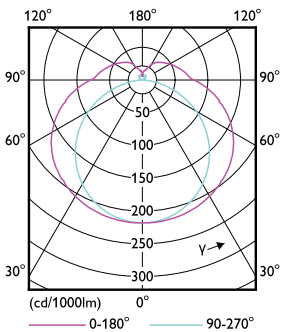

Product data

General information	
Base	2G11 [2G11]
EU RoHS compliant	Yes
Nominal Lifetime (Nom)	50000 h
Switching Cycle	50000
Tier	CorePro
Light technical	
Color Code	835 [CCT of 3500K]
Beam Angle (Nom)	160 °
Initial lumen (Nom)	2200 lm
Color Designation	White (WH)
Correlated Color Temperature (Nom)	3500 K
Luminous Efficacy (rated) (Nom)	133.00 lm/W
Color Consistency	<6
Color Rendering Index (Nom)	82
LLMF At End Of Nominal Lifetime (Nom)	70 %
Operating and electrical	
Input Frequency	40000-160000 Hz
Power (Rated) (Nom)	16.5 W
Lamp Current (Max)	400 mA
Lamp Current (Min)	200 mA
Wattage Equivalent	40 W

Order code	532903
Numerator - Quantity Per Pack	1
Numerator - Packs per outer box	10
Material Nr. (12NC)	929001893604
Net Weight (Piece)	0.375 lb
Model Number	9290018936

Dimensional drawing

16.5PL-L/COR/22-835/IF22/P/4P/DIM 10/1

Product	D	D1	A1	A2	A3
16.5PL-L/COR/22-835/IF22/P/4P/DIM 10/1	1-5/8 in	13/16 in	19-3/4 in	22-1/4 in	22-1/2 in

Photometric data

LEDtube 16.5 W, 835, G13, T8, UHO

16-5W 2G11 835 3500K

16-5W 2G11 830 3000K

Lifetime