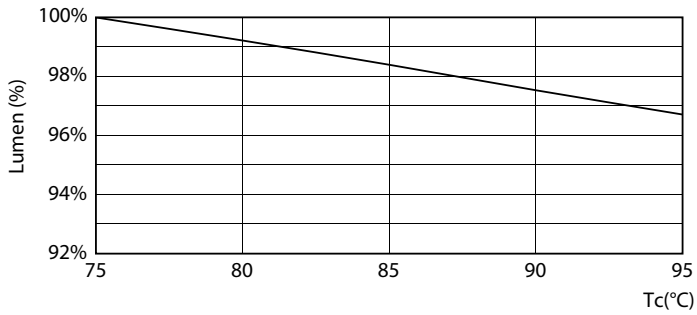

16-5W 2G11

16-5W 2G11