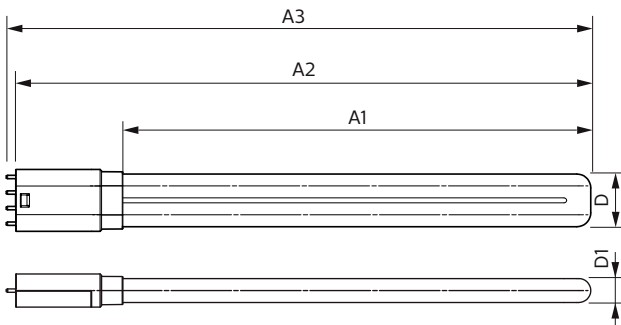

Product data

General information	
Base	2G11 [2G11]
EU RoHS compliant	Yes
Nominal Lifetime (Nom)	50000 h
Switching Cycle	50000
Tier	CorePro
Light technical	
Color Code	835 [CCT of 3500K]
Beam Angle (Nom)	160 °
Initial lumen (Nom)	2200 lm
Color Designation	White (WH)
Correlated Color Temperature (Nom)	3500 K
Luminous Efficacy (rated) (Nom)	133.00 lm/W
Color Consistency	<6
Color Rendering Index (Nom)	82
LLMF At End Of Nominal Lifetime (Nom)	70 %
Operating and electrical	
Input Frequency	40000-160000 Hz
Power (Rated) (Nom)	16.5 W
Lamp Current (Max)	400 mA
Lamp Current (Min)	200 mA
Wattage Equivalent	40 W

Starting Time (Nom)	0.5 s
Warm Up Time to 60% Light (Nom)	0.5 s
UL Type	Type A - works on ballast
Power Factor (Nom)	0.9
Voltage (Nom)	70-110 V
Temperature	
T-Ambient (Max)	113 °F
T-Ambient (Min)	-4 °F
T-Storage (Max)	149 °F
T-Storage (Min)	-40 °F
T-Case Maximum (Nom)	167 °F
Controls and dimming	
Dimmable	No
Mechanical and housing	
Bulb Finish	Frosted
Bulb Material	Plastic
Product Length	22-7/8 in
Bulb Shape	Tube, single-ended
Approval and application	
Energy Saving Product	Yes

Order code	532903
Numerator - Quantity Per Pack	1
Numerator - Packs per outer box	10
Material Nr. (12NC)	929001893604
Net Weight (Piece)	0.375 lb
Model Number	9290018936

Dimensional drawing

16.5PL-L/COR/22-835/IF22/P/4P/DIM 10/1

Product	D	D1	A1	A2	A3
16.5PL-L/COR/22-835/IF22/P/4P/DIM 10/1	1-5/8 in	13/16 in	19-3/4 in	22-1/4 in	22-1/2 in

Photometric data

LEDtube 16.5 W, 835, G13, T8, UHO

16-5W 2G11 835 3500K

16-5W 2G11 830 3000K

Lifetime