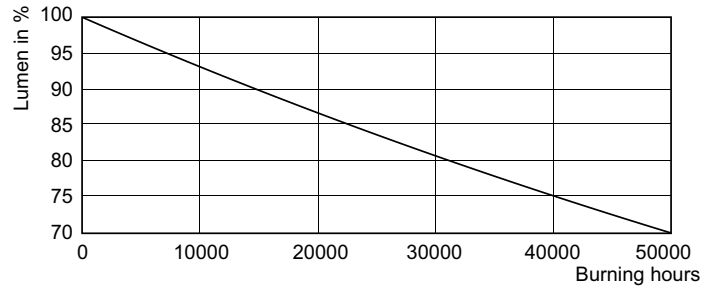

TLED Ess 35W FA8 T8 IF

TLED Ess 35W FA8 T8 IF