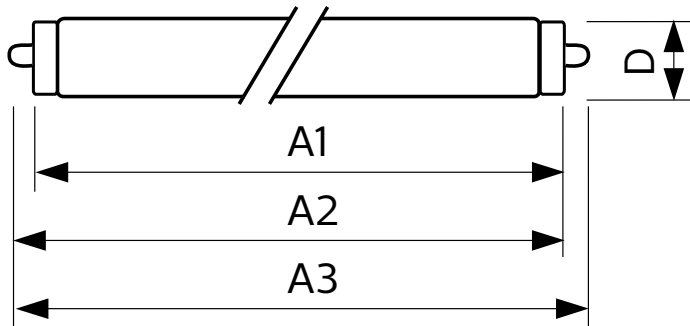

T8

Mechanical and housing

Bulb Finish	Frosted
Bulb Material	Plastic
Product Length	96 in
Bulb Shape	Tube, double-ended

Approval and application

Energy Saving Product	Yes
Approbation Marks	UL certificate
Energy Consumption kWh/1000 h	- kWh

Product data

Order product name	35T8/96-4000 IF FA8 10/1
EAN/UPC - Product	046677472580
Order code	469254
Numerator - Quantity Per Pack	1
Numerator - Packs per outer box	10
Material Nr. (12NC)	929001314604
Net Weight (Piece)	1.19 lb
Model Number	9290013146

Dimensional drawing

35T8/96-4000 IF FA8 10/1

Product	D	A1	A2	A3
35T8/96-4000 IF FA8 10/1	1-1/8 in	93-3/16 in	93-9/16 in	93-7/8 in