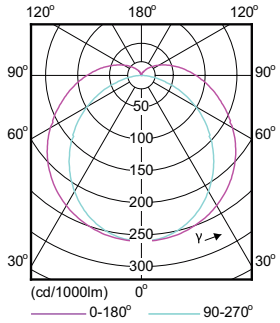

T8

Photometric data

TLED Ess 35W FA8 840 4200lm T8