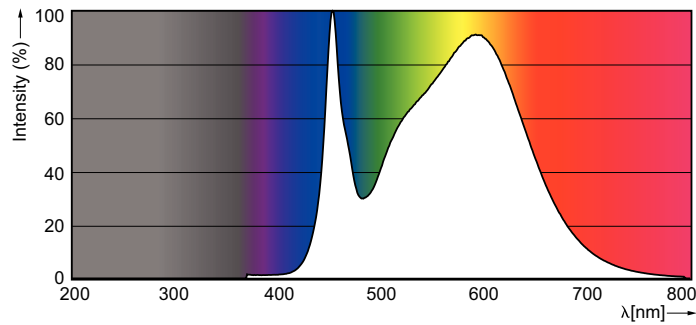

Photometric data

TLED Ess 35W FA8 840 4200lm T8

TLED Ess 35W FA8 840 4200lm T8