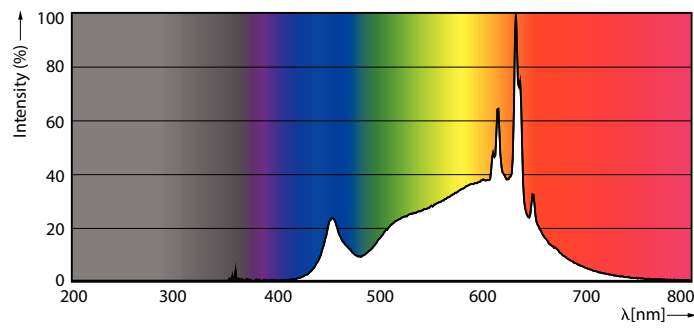

Photometric data

LEDspots N DIM 10W PAR38 E26 930 25D-POC