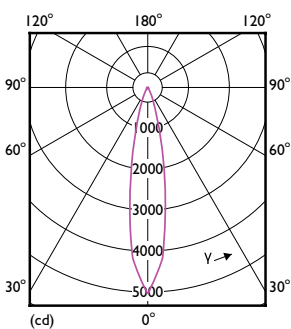

Product data

General information		Warm Up Time to 60% Light (Nom)	
Base	E26 [Single Contact Medium Screw]		0.5 s
EU RoHS compliant	Yes	Power Factor (Nom)	0.9
Nominal Lifetime (Nom)	25000 h	Voltage (Nom)	120 V
Switching Cycle	50000	Temperature	
Light technical		T-Case Maximum (Nom)	158 °F
Color Code	930 [CCT of 3000K]	Controls and dimming	
Beam Angle (Nom)	25 °	Dimmable	Only with specific dimmers
Initial lumen (Nom)	900 lm	Mechanical and housing	
Luminous Intensity (Nom)	4100 cd	Bulb Finish	Clear
Color Designation	White (WH)	Bulb Material	Glass
Correlated Color Temperature (Nom)	3000 K	Bulb Shape	PAR38 [PAR 4.75 inch/121mm]
Luminous Efficacy (rated) (Nom)	90.00 lm/W	Approval and application	
Color Consistency	<4	Suitable For Accent Lighting	Yes
Color Rendering Index (Nom)	90	Energy Certifications	Energy Star
LLMF At End Of Nominal Lifetime (Nom)	70 %	Product data	
Operating and electrical		Order product name	10PAR38/LED/930/F25/DIM/GULW/T20 6/1FB
Input Frequency	50 to 60 Hz	EAN/UPC - Product	046677567866
Power (Rated) (Nom)	10 W	Order code	567867
Lamp Current (Nom)	97 mA		
Wattage Equivalent	90 W		
Starting Time (Nom)	0.5 s		

LED PAR38

Numerator - Quantity Per Pack	1
Numerator - Packs per outer box	6
Material Nr. (12NC)	929003028604

Net Weight (Piece)	0.849 lb
--------------------	----------

Dimensional drawing

10PAR38/LED/930/F25/DIM/GULW/T20 6/1FB

Product	D	C
10PAR38/LED/930/F25/DIM/GULW/T20 6/1FB	4-13/16 in	5-1/8 in

Photometric data

LEDspots N DIM 10W PAR38 E26 930 25D-POC

LEDspots N DIM 10W PAR38 E26 930 25D-LDD

Technical drawing 13 10/20/2019 11