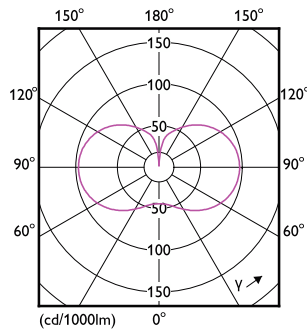

LEDTForce NAM 32W ED90 E39-LDD