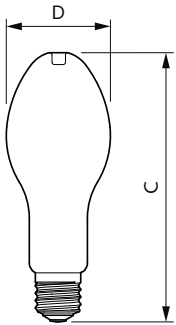

### Product data

General information	
Base	E39 [ Single Contact Mogul Screw]
EU RoHS compliant	Yes
Nominal Lifetime (Nom)	25000 h
Switching Cycle	15000
Tier	CorePro
Light technical	
Color Code	850 [ CCT of 5000K]
Initial lumen (Nom)	5000 lm
Color Designation	Daylight
Correlated Color Temperature (Nom)	5000 K
Luminous Efficacy (rated) (Nom)	156.00 lm/W
Color Consistency	<6
Color Rendering Index (Nom)	80
LLMF At End Of Nominal Lifetime (Nom)	70 %
Operating and electrical	
Input Frequency	50 to 60 Hz
Power (Rated) (Nom)	32 W

Lamp Current (Nom)	270 mA
Wattage Equivalent	100-150 W
Starting Time (Nom)	0.5 s
Warm Up Time to 60% Light (Nom)	0.5 s
UL Type	HIB_UL Type B (UL Listed+Classified)
Power Factor (Nom)	0.9
Voltage (Nom)	120-277 V
Temperature	
T-Ambient (Max)	113 °F
T-Ambient (Min)	-4 °F
T-Case Maximum (Nom)	117 °F
Controls and dimming	
Dimmable	No
Mechanical and housing	
Bulb Finish	Frosted
Bulb Material	Glass

# LED Glass HID lamps

Bulb Shape	ED28 [ ED28]
<b>Product data</b>	
Order product name	32GC/LED/850/ND E39 BB 6/1
EAN/UPC - Product	046677577599
Order code	577593

Numerator - Quantity Per Pack	1
Numerator - Packs per outer box	6
Material Nr. (12NC)	929003150604
Net Weight (Piece)	0.485 lb

## Dimensional drawing

32GC/LED/850/ND E39 BB 6/1

Product	D	C
32GC/LED/850/ND E39 BB 6/1	3-5/8 in	9-1/4 in