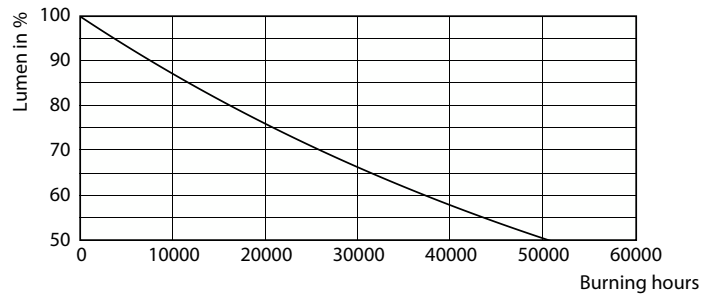

LED Glass HID lamps

Lifetime

Life Expectancy Diagram

Lumen Maintenance Diagram