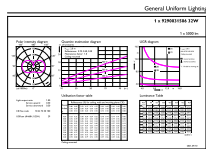

Photometric data

General Information 11