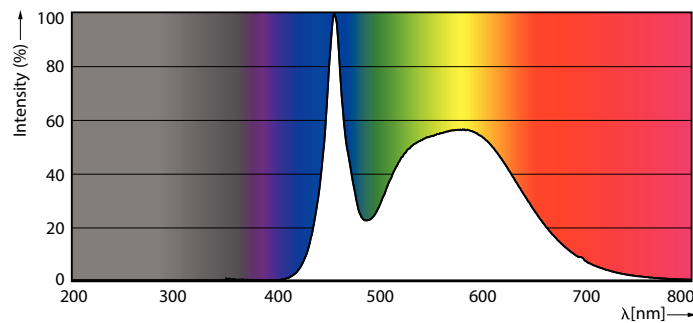

LEDTForce NAM 32W ED90 E39 850-GUL

LEDTForce NAM 32W ED90 E39 850-POC