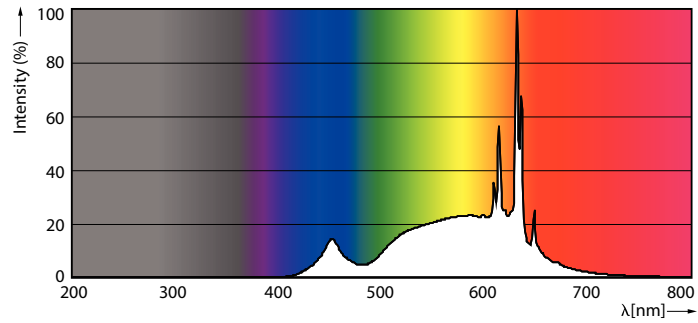

Photometric data

LEDspots 9,4W PAR30L E26 930 40D