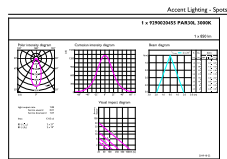

LEDspots 9,4W PAR30L E26 930 40D