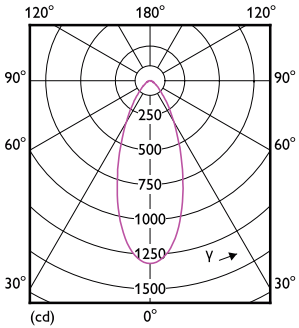

LEDspots 9,4W PAR30L E26 930 40D

LEDspots 9,4W PAR30L E26 930 40D