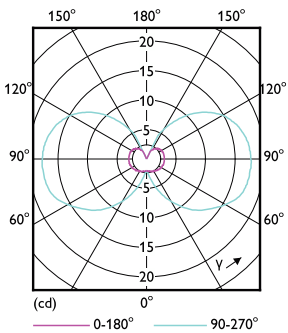

Product data

General information	
Base	G4 [G4]
EU RoHS compliant	Yes
Nominal Lifetime (Nom)	15000 h
Switching Cycle	50000
Light technical	
Color Code	830 [CCT of 3000K]
Initial lumen (Nom)	100 lm
Luminous Flux (Rated) (Nom)	100 lm
Color Designation	White (WH)
Correlated Color Temperature (Nom)	3000 K
Luminous Efficacy (rated) (Nom)	100.00 lm/W
Color Consistency	<6
Color Rendering Index (Nom)	80
LLMF At End Of Nominal Lifetime (Nom)	70 %
Operating and electrical	
Input Frequency	- Hz
Power (Rated) (Nom)	1 W
Lamp Current (Nom)	140 mA
Wattage Equivalent	0 W
Starting Time (Nom)	0.5 s
Warm Up Time to 60% Light (Nom)	0.5 s

Photometric data

Accent Lighting Spots

Light Distribution Diagram

Spectral Power Distribution Colour

LED Specialty Lamps

Lifetime

Life Expectancy Diagram

Lumen Maintenance Diagram