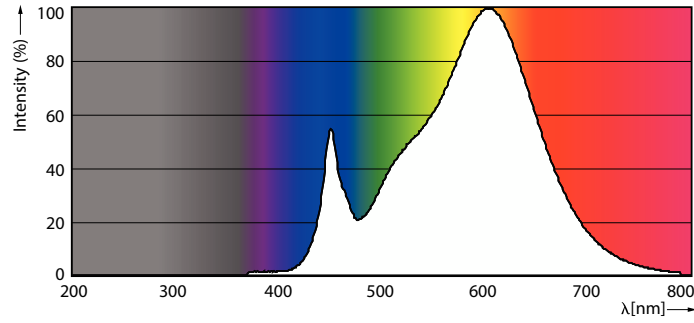

Product data

General information	
Base	G4 [G4]
EU RoHS compliant	Yes
Nominal Lifetime (Nom)	15000 h
Switching Cycle	50000
Light technical	
Color Code	830 [CCT of 3000K]
Initial lumen (Nom)	100 lm
Luminous Flux (Rated) (Nom)	100 lm
Color Designation	White (WH)
Correlated Color Temperature (Nom)	3000 K
Luminous Efficacy (rated) (Nom)	100.00 lm/W
Color Consistency	<6
Color Rendering Index (Nom)	80
LLMF At End Of Nominal Lifetime (Nom)	70 %
Operating and electrical	
Input Frequency	- Hz
Power (Rated) (Nom)	1 W
Lamp Current (Nom)	140 mA
Wattage Equivalent	0 W
Starting Time (Nom)	0.5 s
Warm Up Time to 60% Light (Nom)	0.5 s

Photometric data

Accent Lighting Spots

Light Distribution Diagram

Spectral Power Distribution Colour

LED Specialty Lamps

Lifetime

Life Expectancy Diagram

Lumen Maintenance Diagram