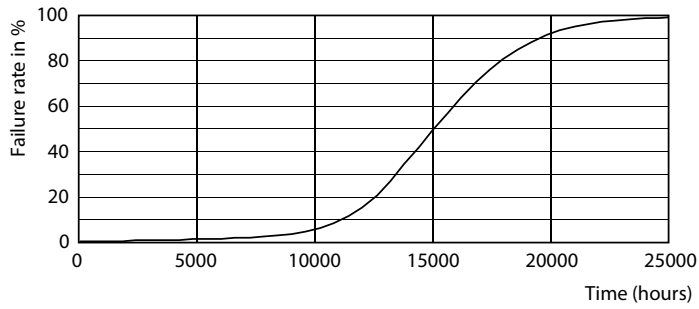

Product data

General information	
Base	G4 [G4]
EU RoHS compliant	Yes
Nominal Lifetime (Nom)	15000 h
Switching Cycle	50000
Light technical	
Color Code	830 [CCT of 3000K]
Initial lumen (Nom)	100 lm
Luminous Flux (Rated) (Nom)	100 lm
Color Designation	White (WH)
Correlated Color Temperature (Nom)	3000 K
Luminous Efficacy (rated) (Nom)	100.00 lm/W
Color Consistency	<6
Color Rendering Index (Nom)	80
LLMF At End Of Nominal Lifetime (Nom)	70 %
Operating and electrical	
Input Frequency	- Hz
Power (Rated) (Nom)	1 W
Lamp Current (Nom)	140 mA
Wattage Equivalent	0 W
Starting Time (Nom)	0.5 s
Warm Up Time to 60% Light (Nom)	0.5 s

Photometric data

Accent Lighting Spots

Light Distribution Diagram

Spectral Power Distribution Colour

LED Specialty Lamps

Lifetime

Life Expectancy Diagram

Lumen Maintenance Diagram