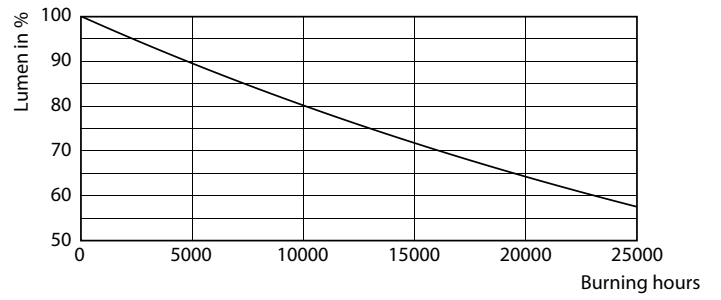

Product data

General information	
Base	G4 [G4]
EU RoHS compliant	Yes
Nominal Lifetime (Nom)	15000 h
Switching Cycle	50000
Light technical	
Color Code	830 [CCT of 3000K]
Initial lumen (Nom)	100 lm
Luminous Flux (Rated) (Nom)	100 lm
Color Designation	White (WH)
Correlated Color Temperature (Nom)	3000 K
Luminous Efficacy (rated) (Nom)	100.00 lm/W
Color Consistency	<6
Color Rendering Index (Nom)	80
LLMF At End Of Nominal Lifetime (Nom)	70 %
Operating and electrical	
Input Frequency	- Hz
Power (Rated) (Nom)	1 W
Lamp Current (Nom)	140 mA
Wattage Equivalent	0 W
Starting Time (Nom)	0.5 s
Warm Up Time to 60% Light (Nom)	0.5 s

Photometric data

Accent Lighting Spots

Light Distribution Diagram

Spectral Power Distribution Colour

LED Specialty Lamps

Lifetime

Life Expectancy Diagram

Lumen Maintenance Diagram