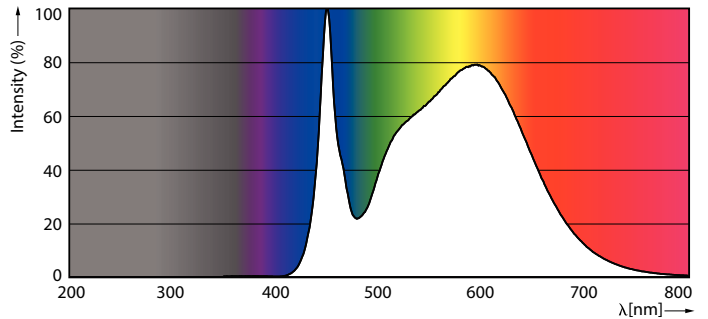

LEDtube MAS 8,9W G13 1600lm 840