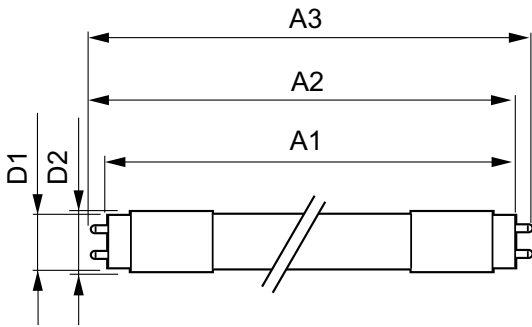

Approval and application

Energy Saving Product	Yes
Approval Marks	RoHS compliance UL certificate DLC compliance

Energy Consumption kWh/1000 h	- kWh
-------------------------------	-------

Product data

Order product name	8.9T8/MAS/48-840/IF16/P/DIM 10/1
EAN/UPC - Product	046677565602
Order code	565606
Numerator - Quantity Per Pack	1
Numerator - Packs per outer box	10
Material Nr. (12NC)	929003025504
Net Weight (Piece)	0.364 lb
Model Number	9290030255

Dimensional drawing

8.9T8/MAS/48-840/IF16/P/DIM 10/1

Product	D1	D2	A1	A2	A3
8.9T8/MAS/48-840/IF16/P/DIM 10/1	1-1/16 in	1-1/16 in	47-3/16 in	47-1/2 in	47-3/4 in

Photometric data

LEDtube MAS 8,9W G13 1600lm 840