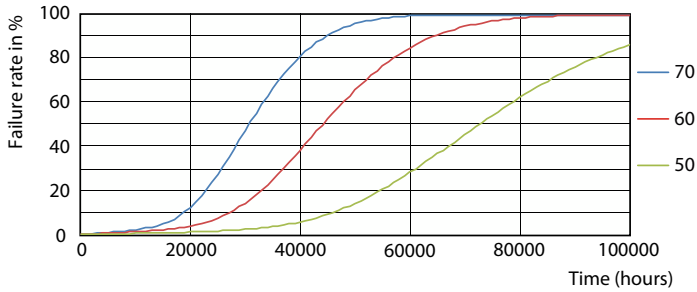

Photometric data

LEDtube PRO 1200mm 14W G13 830 2000lm

Lifetime