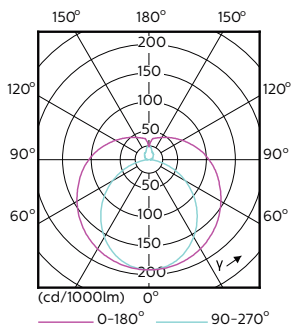

Product data

General information		Power (Rated) (Nom)	
Base	G13 [Medium Bi-Pin Fluorescent]		14 W
EU RoHS compliant	Yes	Lamp Current (Max)	260 mA
Nominal Lifetime (Nom)	70000 h	Lamp Current (Min)	100 mA
Switching Cycle	50000	Wattage Equivalent	32 W
Tier	CorePro	Starting Time (Nom)	0.5 s
		Warm Up Time to 60% Light (Nom)	0.5 s
Light technical		UL Type	Type A - works on ballast
Color Code	830 [CCT of 3000K]	Power Factor (Nom)	0.9
Beam Angle (Nom)	240 °	Voltage (Nom)	120-277, 347 V
Initial lumen (Nom)	2000 lm	Temperature	
Color Designation	White (WH)	T-Ambient (Max)	113 °F
Correlated Color Temperature (Nom)	3000 K	T-Ambient (Min)	-4 °F
Luminous Efficacy (rated) (Nom)	142.86 lm/W	T-Storage (Max)	149 °F
Color Consistency	<6	T-Storage (Min)	-40 °F
Color Rendering Index (Nom)	82	T-Case Maximum (Nom)	122 °F
LLMF At End Of Nominal Lifetime (Nom)	70 %	Controls and dimming	
Operating and electrical		Dimmable	Yes
Input Frequency	25000-105000 Hz		

T8

Mechanical and housing

Bulb Finish	Frosted
Bulb Material	Glass
Product Length	47-1/4 in
Bulb Shape	Tube, double-ended

Approval and application

Energy Saving Product	Yes
Approbation Marks	UL certificate RoHS compliance DLC compliance
Energy Consumption kWh/1000 h	- kWh
Energy Certifications	DLC Standard

Product data

Order product name	14T8/COR/48-830/IF20/G/DIM 10/1
EAN/UPC - Product	046677452407
Order code	470096
Numerator - Quantity Per Pack	1
Numerator - Packs per outer box	10
Material Nr. (12NC)	929001343034
Net Weight (Piece)	0.474 lb
Model Number	9290013430A

Dimensional drawing

14T8/COR/48-830/IF20/G/DIM 10/1

Product	D1	D2	A1	A2	A3
14T8/COR/48-830/IF20/G/DIM 10/1	1-1/16 in	1-1/8 in	47-3/16 in	47-1/2 in	47-3/4 in

Photometric data

LEDtube 1200mm 17W G13 2100lm

LEDtube PRO 1200mm 14W G13 830 2000lm