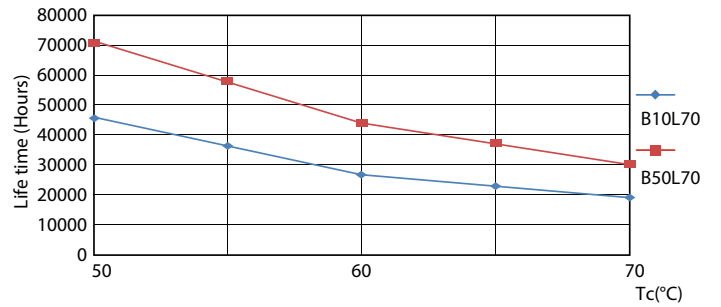

LEDtube 70K 5070 LifetimeVsTc-LED