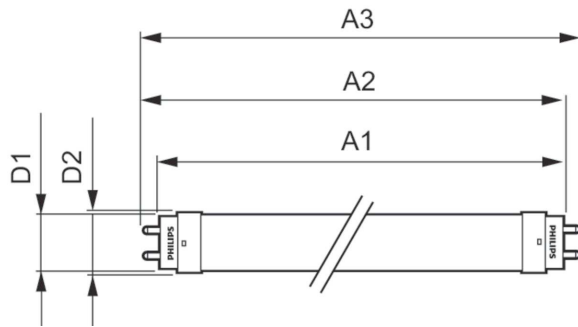

T8

14T8/COR/48-830/IF20/G/DIM 10/1

Our TLEDs are available in InstantFit (Type A / Type C) or MainsFit (Ballast bypass / Type B) versions. The InstantFit lamps work on a broad variety of ballasts and LED drivers. Only InstantFit has over 15,000 lamp & ballast combinations delivering even light output, energy savings and a long lifetime. Our MainsFit products feature a double-ended design, simplifying installation while a proprietary safety circuit minimizes a shock risk. Lamp sizes range from 2-foot to 8-foot and U-bend with a variety of lumen outputs.

T8

Mechanical and housing

Bulb Finish	Frosted
Bulb Material	Glass
Product Length	47-1/4 in
Bulb Shape	Tube, double-ended

Approval and application

Energy Saving Product	Yes
Approbation Marks	UL certificate RoHS compliance DLC compliance
Energy Consumption kWh/1000 h	- kWh
Energy Certifications	DLC Standard

Product data

Order product name	14T8/COR/48-830/IF20/G/DIM 10/1
EAN/UPC - Product	046677452407
Order code	470096
Numerator - Quantity Per Pack	1
Numerator - Packs per outer box	10
Material Nr. (12NC)	929001343034
Net Weight (Piece)	0.474 lb
Model Number	9290013430A

Dimensional drawing

14T8/COR/48-830/IF20/G/DIM 10/1

Product	D1	D2	A1	A2	A3
14T8/COR/48-830/IF20/G/DIM 10/1	1-1/16 in	1-1/8 in	47-3/16 in	47-1/2 in	47-3/4 in

Photometric data

LEDtube 1200mm 17W G13 2100lm

LEDtube PRO 1200mm 14W G13 830 2000lm