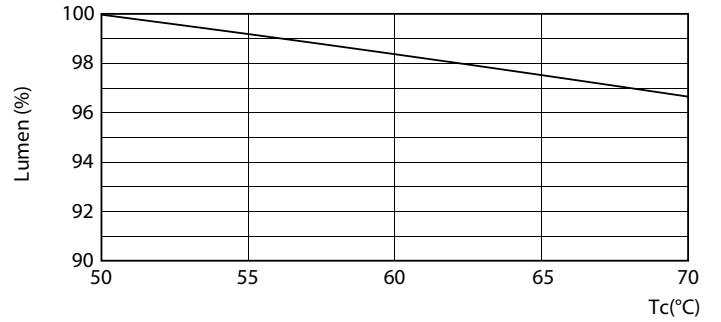

12W G13

Photometric data

LEDtube PRO 1200mm 14W G13 830 2000lm

Lifetime