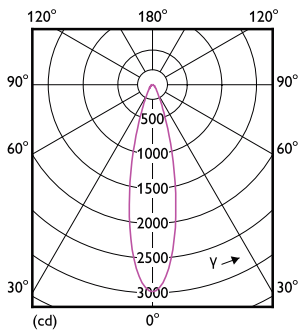

Photometric data

LEDspots 9,4W PAR30S E26 930 25D