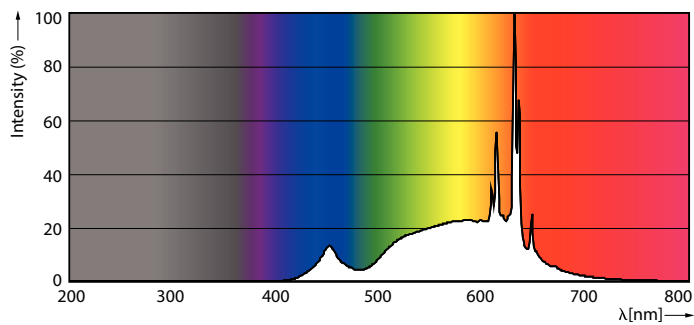

LEDspots 9,4W PAR30S E26 930 25D

© 2022 Philips Lighting B.V. Page 11

LEDspots 9,4W PAR30S E26 930 25D