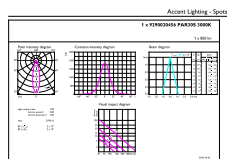

9.4PAR30S/COR/930/F25/DIM/120V T20 6/1FB

Product	D	C
9.4PAR30S/COR/930/F25/DIM/120V T20 6/1FB	3-13/16 in	3-3/4 in

Photometric data

LEDspots 9,4W PAR30S E26 930 25D

LEDspots 9,4W PAR30S E26 930 25D

© 2022 Philips Lighting B.V. Page 11