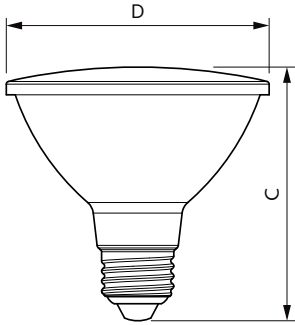

LED PAR30 S/L

9.4PAR30S/COR/930/F25/DIM/120V T20 6/1FB

Philips LED spots with a single optic beam, provide a clean beam that's free from shadows with beam angles from 15 and 40 degrees to suit every general lighting application.

Product data

General information		Warm Up Time to 60% Light (Nom)	
Base	E26 [Single Contact Medium Screw]		0.5 s
EU RoHS compliant	Yes	Power Factor (Nom)	0.9
Nominal Lifetime (Nom)	25000 h	Voltage (Nom)	120 V
Switching Cycle	50000	Temperature	
		T-Case Maximum (Nom)	176 °F
		Controls and dimming	
		Dimmable	Yes
		Mechanical and housing	
		Bulb Finish	Clear
		Bulb Material	Plastic
		Bulb Shape	PAR30S [PAR 3.75 inch/95mm Short]
		Approval and application	
		Suitable For Accent Lighting	Yes
		Energy Consumption kWh/1000 h	- kWh
		Energy Certifications	Energy Star
		Product data	
		Order product name	9.4PAR30S/COR/930/F25/DIM/120V T20
			6/1FB
		EAN/UPC - Product	046677546984
Light technical			
Color Code	930 [CCT of 3000K]		
Beam Angle (Nom)	25 °		
Initial lumen (Nom)	850 lm		
Luminous Intensity (Nom)	2910 cd		
Color Designation	White (WH)		
Correlated Color Temperature (Nom)	3000 K		
Luminous Efficacy (rated) (Nom)	90.00 lm/W		
Color Consistency	<4		
Color Rendering Index (Nom)	90		
LLMF At End Of Nominal Lifetime (Nom)	70 %		
Operating and electrical			
Input Frequency	50 to 60 Hz		
Power (Rated) (Nom)	9.4 W		
Lamp Current (Nom)	90 mA		
Wattage Equivalent	75 W		
Starting Time (Nom)	0.5 s		

LED PAR30 S/L

Order code	546985
Numerator - Quantity Per Pack	1
Numerator - Packs per outer box	6
Material Nr. (12NC)	929002045604

Net Weight (Piece)	0.295 lb
--------------------	----------

Dimensional drawing