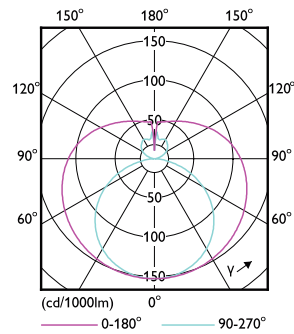

LEDtubes 1200mm T8 120-277 16W 1800lm 4000K