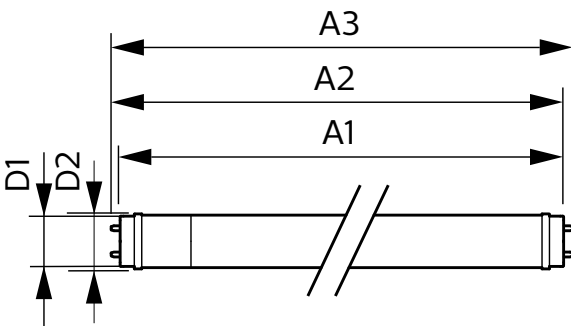

T8

Mechanical and housing

Bulb Finish	Frosted
Bulb Material	Glass
Product Length	47-1/4 in
Bulb Shape	Tube, double-ended

Approval and application

Energy Saving Product	Yes
Approbation Marks	RoHS compliance UL certificate
Energy Consumption kWh/1000 h	- kWh

Product data

Order product name	16T8/LED/48-840/IF18/G 25/1
EAN/UPC - Product	046677542085
Order code	542084
Numerator - Quantity Per Pack	1
Numerator - Packs per outer box	25
Material Nr. (12NC)	929001960604
Net Weight (Piece)	0.474 lb
Model Number	9290019606

Dimensional drawing

16T8/LED/48-840/IF18/G 25/1

Product	D1	D2	A1	A2	A3
16T8/LED/48-840/IF18/G 25/1	1-1/16 in	1-1/8 in	47-3/16 in	47-1/2 in	47-3/4 in

Photometric data

LEDtubes 1200mm T8 120-277 16W 1800lm 4000K