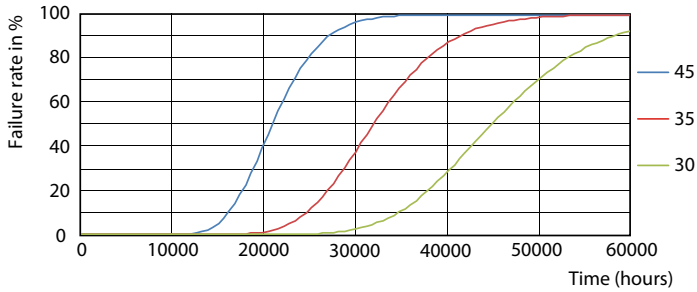

T8

Photometric data

Lifetime