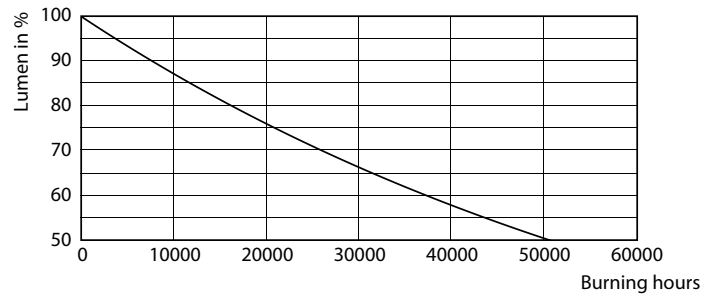

LED PAR30 S/L

Lifetime

Life Expectancy Diagram

Lumen Maintenance Diagram