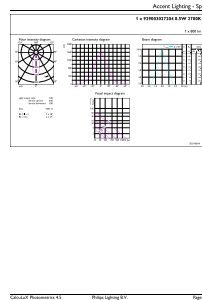

Photometric data

LEDspots N DIM 8,5W PAR30L E26 927 40D 1-ADL