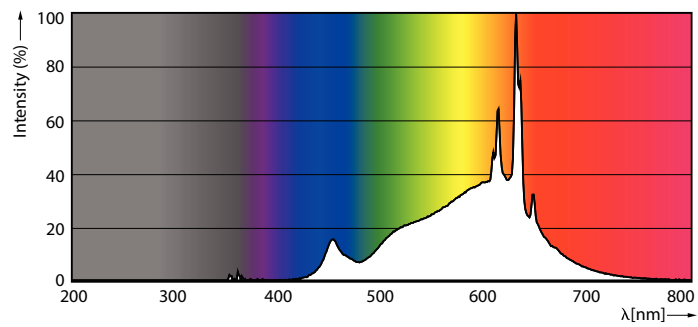

Photometric data

LEDspots N DIM 8,5W PAR30L E26 927 40D-POC