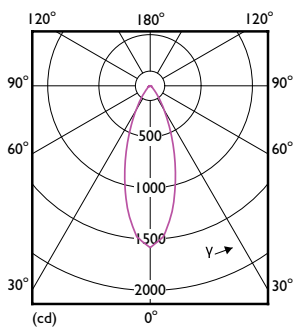

LEDspots N DIM 8,5W PAR30L E26 927 40D-LDD