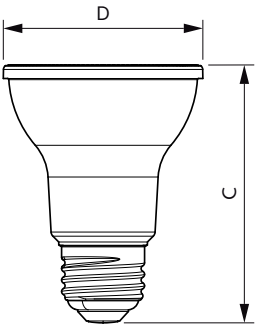

Product data

General information		Wattage Equivalent	
Base	E26 [Single Contact Medium Screw]		50 W
EU RoHS compliant	Yes	Starting Time (Nom)	0.5 s
Nominal Lifetime (Nom)	25000 h	Warm Up Time to 60% Light (Nom)	0.5 s
Switching Cycle	50000	Power Factor (Nom)	0.8
Tier	MasterClass	Voltage (Nom)	120 V
Light technical		Temperature	
Color Code	930 [CCT of 3000K]	T-Case Maximum (Nom)	186.8 °F
Beam Angle (Nom)	40 °	Controls and dimming	
Initial lumen (Nom)	610 lm	Dimmable	Yes
Luminous Intensity (Nom)	1100 cd	Mechanical and housing	
Color Designation	White (WH)	Bulb Finish	Clear
Correlated Color Temperature (Nom)	3000 K	Bulb Material	Plastic
Luminous Efficacy (rated) (Nom)	71.00 lm/W	Bulb Shape	PAR20 [PAR 2.5 inch]
Color Consistency	<4	Approval and application	
Color Rendering Index (Nom)	95	Suitable For Accent Lighting	Yes
LLMF At End Of Nominal Lifetime (Nom)	70 %	Energy Consumption kWh/1000 h	- kWh
Operating and electrical		Energy Certifications	Energy Star
Input Frequency	50 to 60 Hz		
Power (Rated) (Nom)	8.5 W		
Lamp Current (Nom)	86 mA		

LED PAR20

Product data

Order product name	8.5PAR20/PER/930/F40/DIM/EC/120V 6/1FB
EAN/UPC - Product	046677535308
Order code	535300
Numerator - Quantity Per Pack	1

Numerator - Packs per outer box	6
Material Nr. (12NC)	929001922204
Net Weight (Piece)	0.298 lb

Dimensional drawing

Product	D	C
8.5PAR20/PER/930/F40/DIM/EC/120V 6/1FB	2-9/16 in	3-5/16 in

8.5PAR20/PER/930/F40/DIM/EC/120V 6/1FB

Photometric data

LEDspot PAR20 E26 3000K

LEDspot PAR20 E26 3000K 40D

Accente Lighting - Sports