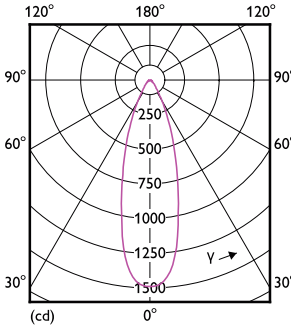

Product data

General information		Wattage Equivalent	
Base	E26 [Single Contact Medium Screw]		50 W
EU RoHS compliant	Yes	Starting Time (Nom)	0.5 s
Nominal Lifetime (Nom)	25000 h	Warm Up Time to 60% Light (Nom)	0.5 s
Switching Cycle	50000	Power Factor (Nom)	0.8
Tier	MasterClass	Voltage (Nom)	120 V
Light technical		Temperature	
Color Code	930 [CCT of 3000K]	T-Case Maximum (Nom)	186.8 °F
Beam Angle (Nom)	40 °	Controls and dimming	
Initial lumen (Nom)	610 lm	Dimmable	Yes
Luminous Intensity (Nom)	1100 cd	Mechanical and housing	
Color Designation	White (WH)	Bulb Finish	Clear
Correlated Color Temperature (Nom)	3000 K	Bulb Material	Plastic
Luminous Efficacy (rated) (Nom)	71.00 lm/W	Bulb Shape	PAR20 [PAR 2.5 inch]
Color Consistency	<4	Approval and application	
Color Rendering Index (Nom)	95	Suitable For Accent Lighting	Yes
LLMF At End Of Nominal Lifetime (Nom)	70 %	Energy Consumption kWh/1000 h	- kWh
Operating and electrical		Energy Certifications	Energy Star
Input Frequency	50 to 60 Hz		
Power (Rated) (Nom)	8.5 W		
Lamp Current (Nom)	86 mA		

Dimensional drawing

Product	D	C
8.5PAR20/PER/930/F40/DIM/EC/120V 6/1FB	2-9/16 in	3-5/16 in

8.5PAR20/PER/930/F40/DIM/EC/120V 6/1FB

Photometric data

LEDspot PAR20 E26 3000K

LEDspot PAR20 E26 3000K 40D

Accente Lighting - Sports