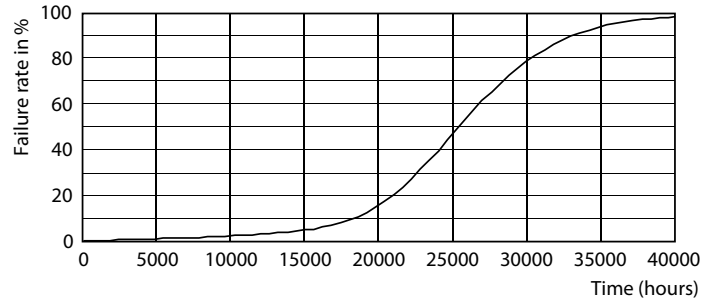

Product data

General information		Wattage Equivalent	
Base	E26 [Single Contact Medium Screw]		50 W
EU RoHS compliant	Yes	Starting Time (Nom)	0.5 s
Nominal Lifetime (Nom)	25000 h	Warm Up Time to 60% Light (Nom)	0.5 s
Switching Cycle	50000	Power Factor (Nom)	0.8
Tier	MasterClass	Voltage (Nom)	120 V
Light technical		Temperature	
Color Code	930 [CCT of 3000K]	T-Case Maximum (Nom)	186.8 °F
Beam Angle (Nom)	40 °	Controls and dimming	
Initial lumen (Nom)	610 lm	Dimmable	Yes
Luminous Intensity (Nom)	1100 cd	Mechanical and housing	
Color Designation	White (WH)	Bulb Finish	Clear
Correlated Color Temperature (Nom)	3000 K	Bulb Material	Plastic
Luminous Efficacy (rated) (Nom)	71.00 lm/W	Bulb Shape	PAR20 [PAR 2.5 inch]
Color Consistency	<4	Approval and application	
Color Rendering Index (Nom)	95	Suitable For Accent Lighting	Yes
LLMF At End Of Nominal Lifetime (Nom)	70 %	Energy Consumption kWh/1000 h	- kWh
Operating and electrical		Energy Certifications	Energy Star
Input Frequency	50 to 60 Hz		
Power (Rated) (Nom)	8.5 W		
Lamp Current (Nom)	86 mA		

CalcuX Photometrics 4.5

Phopi Lighting B.V.

Page 1/1

LEDspot PAR20 E26 3000K 40D 560lm

LED PAR20

Lifetime

LEDSpot PAR20 E26

LEDSpot PAR20 E26