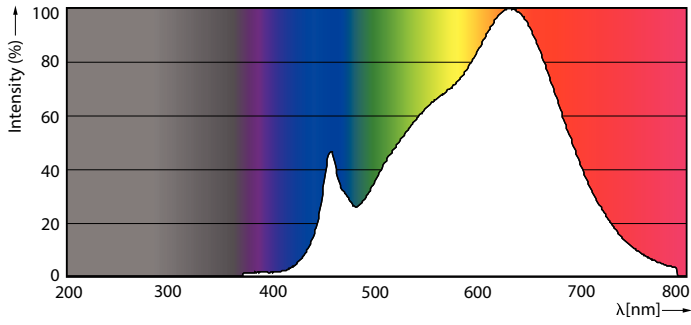

Photometric data

LEDspot PAR20 E26 3000K

LEDspot PAR20 E26 3000K 40D