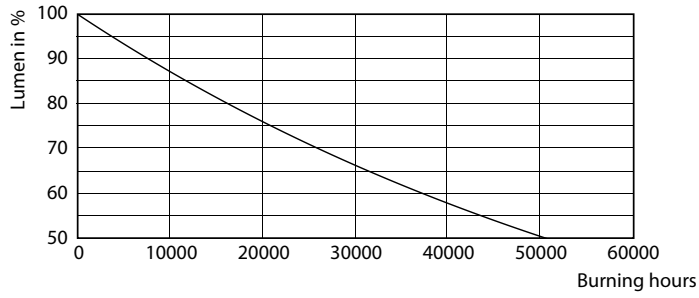

Product data

General information		Wattage Equivalent	
Base	E26 [Single Contact Medium Screw]		50 W
EU RoHS compliant	Yes	Starting Time (Nom)	0.5 s
Nominal Lifetime (Nom)	25000 h	Warm Up Time to 60% Light (Nom)	0.5 s
Switching Cycle	50000	Power Factor (Nom)	0.8
Tier	MasterClass	Voltage (Nom)	120 V
Light technical		Temperature	
Color Code	930 [CCT of 3000K]	T-Case Maximum (Nom)	186.8 °F
Beam Angle (Nom)	40 °	Controls and dimming	
Initial lumen (Nom)	610 lm	Dimmable	Yes
Luminous Intensity (Nom)	1100 cd	Mechanical and housing	
Color Designation	White (WH)	Bulb Finish	Clear
Correlated Color Temperature (Nom)	3000 K	Bulb Material	Plastic
Luminous Efficacy (rated) (Nom)	71.00 lm/W	Bulb Shape	PAR20 [PAR 2.5 inch]
Color Consistency	<4	Approval and application	
Color Rendering Index (Nom)	95	Suitable For Accent Lighting	Yes
LLMF At End Of Nominal Lifetime (Nom)	70 %	Energy Consumption kWh/1000 h	- kWh
Operating and electrical		Energy Certifications	Energy Star
Input Frequency	50 to 60 Hz		
Power (Rated) (Nom)	8.5 W		
Lamp Current (Nom)	86 mA		

CalcuX Photometrics 4.5

Phopi Lighting B.V.

Page 1/1

LEDspot PAR20 E26 3000K 40D 560lm

LED PAR20

Lifetime

LEDSpot PAR20 E26

LEDSpot PAR20 E26