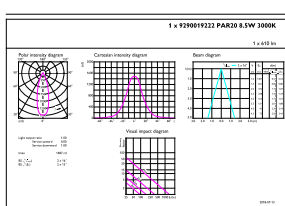

Product data

General information		Wattage Equivalent	
Base	E26 [Single Contact Medium Screw]		50 W
EU RoHS compliant	Yes	Starting Time (Nom)	0.5 s
Nominal Lifetime (Nom)	25000 h	Warm Up Time to 60% Light (Nom)	0.5 s
Switching Cycle	50000	Power Factor (Nom)	0.8
Tier	MasterClass	Voltage (Nom)	120 V
Light technical		Temperature	
Color Code	930 [CCT of 3000K]	T-Case Maximum (Nom)	186.8 °F
Beam Angle (Nom)	40 °	Controls and dimming	
Initial lumen (Nom)	610 lm	Dimmable	Yes
Luminous Intensity (Nom)	1100 cd	Mechanical and housing	
Color Designation	White (WH)	Bulb Finish	Clear
Correlated Color Temperature (Nom)	3000 K	Bulb Material	Plastic
Luminous Efficacy (rated) (Nom)	71.00 lm/W	Bulb Shape	PAR20 [PAR 2.5 inch]
Color Consistency	<4	Approval and application	
Color Rendering Index (Nom)	95	Suitable For Accent Lighting	Yes
LLMF At End Of Nominal Lifetime (Nom)	70 %	Energy Consumption kWh/1000 h	- kWh
Operating and electrical		Energy Certifications	Energy Star
Input Frequency	50 to 60 Hz		
Power (Rated) (Nom)	8.5 W		
Lamp Current (Nom)	86 mA		

Dimensional drawing

Product	D	C
8.5PAR20/PER/930/F40/DIM/EC/120V 6/1FB	2-9/16 in	3-5/16 in

8.5PAR20/PER/930/F40/DIM/EC/120V 6/1FB

Photometric data

LEDspot PAR20 E26 3000K

LEDspot PAR20 E26 3000K 40D

Accente Lighting - Sports