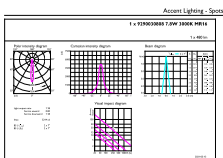

LEDspots DIM IC 7,8W MR16 GU5,3 930 10D-ADL