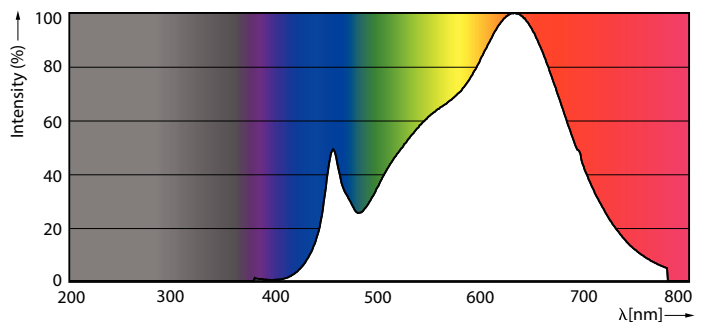

LEDspots DIM IC 7,8W MR16 GU5,3 930 10D-POC

LEDspots DIM IC 7,8W MR16 GU5,3 930 10D-ADL