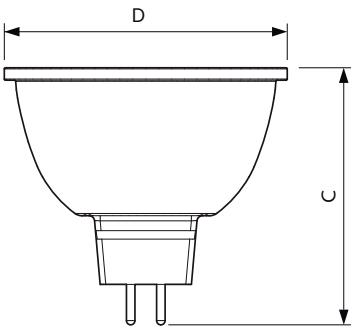

### Product data

General information		Wattage Equivalent	
Base	GU5.3 [ GU5.3]		35 W
EU RoHS compliant	Yes	Starting Time (Nom)	0.5 s
Nominal Lifetime (Nom)	25000 h	Warm Up Time to 60% Light (Nom)	0.5 s
Switching Cycle	50000	Power Factor (Nom)	0.7
		Voltage (Nom)	ac electronic 12 V
Light technical		Temperature	
Color Code	930 [ CCT of 3000K]	T-Case Maximum (Nom)	199.4 °F
Beam Angle (Nom)	10 °		
Initial lumen (Nom)	480 lm	Controls and dimming	
Luminous Intensity (Nom)	5300 cd	Dimmable	Only with specific dimmers
Color Designation	White (WH)		
Correlated Color Temperature (Nom)	3000 K	Mechanical and housing	
Luminous Efficacy (rated) (Nom)	61.00 lm/W	Bulb Finish	Clear
Color Consistency	<3	Bulb Material	Aluminum
Color Rendering Index (Nom)	95	Bulb Shape	MR16 [ 2inch/50mm]
LLMF At End Of Nominal Lifetime (Nom)	70 %		
Operating and electrical		Approval and application	
Input Frequency	- Hz	Suitable For Accent Lighting	Yes
Power (Rated) (Nom)	7.8 W	Energy Certifications	Energy Star
Lamp Current (Nom)	720 mA		

## Product data

Order product name	7.8MR16/PER/930/S10/Dim/EC/12V 10/1FB
EAN/UPC - Product	046677573584
Order code	573584
Numerator - Quantity Per Pack	1

Numerator - Packs per outer box	10
Material Nr. (12NC)	929003080804
Net Weight (Piece)	0.115 lb

## Dimensional drawing

7.8MR16/PER/930/S10/Dim/EC/12V 10/1FB

Product	D	C
7.8MR16/PER/930/S10/Dim/EC/12V 10/1FB	2 in	1-13/16 in