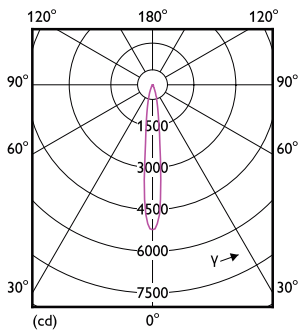

Photometric data

LEDspots DIM IC 7,8W MR16 GU5,3 927 10D-LDD