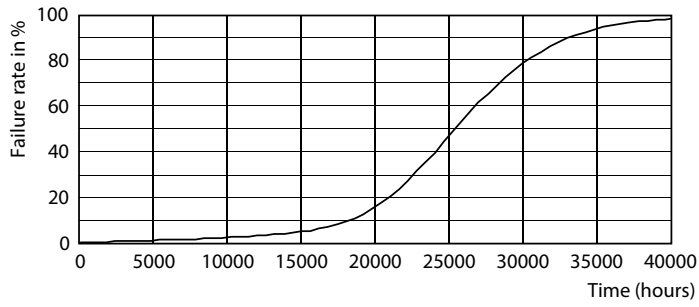

LED PAR38

Lifetime

Life Expectancy Diagram

Lumen Maintenance Diagram