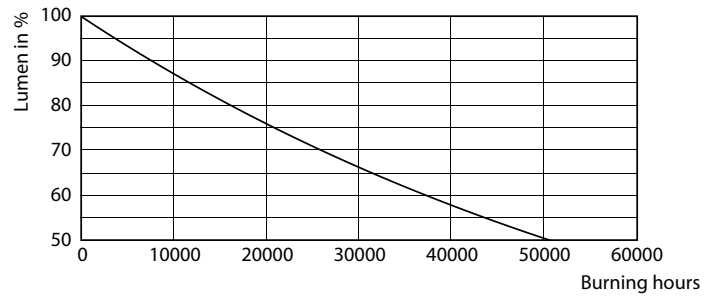

LED PAR38

Lifetime

Life Expectancy Diagram

Lumen Maintenance Diagram