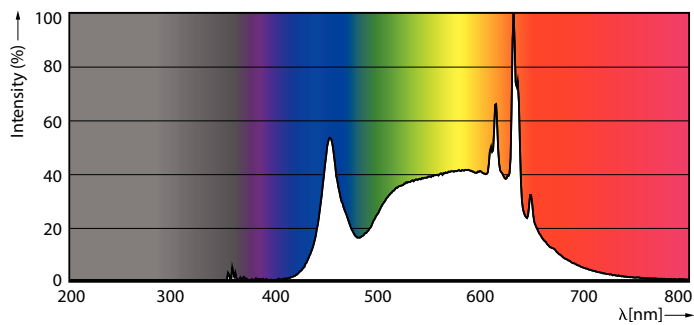

LEDspots N DIM 13W PAR38 E26 940 40D-POC

LEDspots N DIM 13W PAR38 E26 940 40D 1-ADL