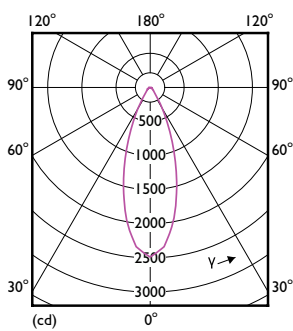

Photometric data

LEDspots N DIM 13W PAR38 E26 940 40D-LDD