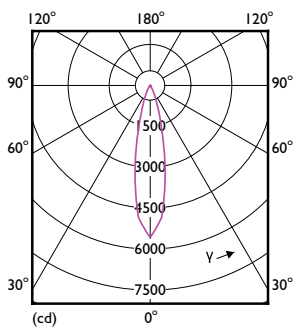

Photometric data

LEDspots N DIM 13W PAR38 E26 927 25D-LDD