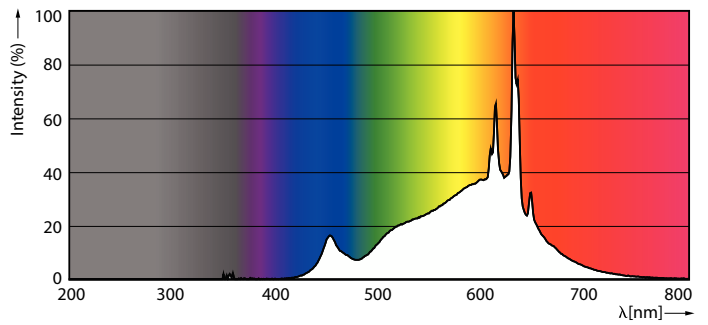

LEDspots N DIM 13W PAR38 E26 927 25D-POC

LEDspots N DIM 13W PAR38 E26 927 25D 1-ADL