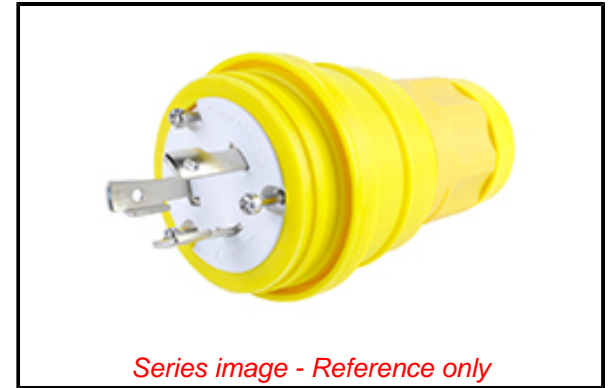

PLEASE CHECK WWW.MOLEX.COM FOR LATEST PART INFORMATION

Part Number: [1301470074](#)
Status: **Active**
Overview: [Watertite Extreme Wet-Location Wiring Solutions](#)
Description: Watertite Extreme Plug with Locking Blade, 2 Pole/3 Wire, NEMA L6-30, 250V, Cord Grip Body Size F4

Documents:

[Brochure (PDF)](#) [RoHS Certificate of Compliance (PDF)](#)

Agency Certification

CSA LR6837
UL E10176

General

Product Family Wiring Devices
Series [130147](#)
IP Rating IP67
NEMA Configuration NEMA L6-30
Overview [Watertite Extreme Wet-Location Wiring Solutions](#)
Product Name Watertite Extreme
Receptacle Type N/A
Specialty N/A
Taxonomy Wiring Devices
Type Plug
UPC 78678871232

Physical

Cord Grip Body Size F4 1"
Flange No
Flip Lid No
Gender Male
Length N/A
Locking Blade Yes
Net Weight 284.402/g
Poles 2-pole/3-wire

Electrical

Cord Type N/A
Current - Maximum per Contact 30.0A
GFCI No
Lighted Connector No
Voltage - Maximum 250V

Material Info

Engineering Number 28W48

EU ELV

Not Relevant

EU RoHS

Not Reviewed

REACH SVHC

Not Reviewed

Halogen-Free

Status

Not Reviewed

For more information, please visit [Contact US](#)

China ROHS

Not Reviewed

ELV

Not Relevant

RoHS Phthalates

Not Reviewed

Search Parts in this Series

[130147 Series](#)